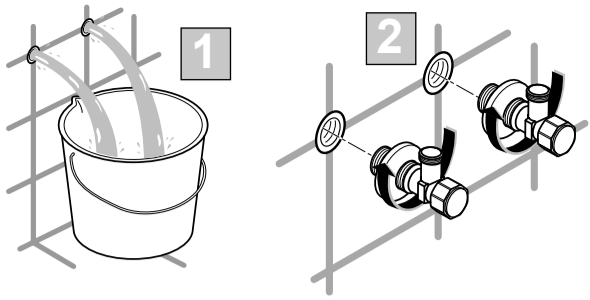

Ideal Standard

CERAPLAN

06.2024 / B565155

B D245 ..

Ideal Standard International NV
Corporate Village – Gent Building
Da Vincilaan 2
1935 Zaventem
Belgium
<https://www.idealstandard.com>

	P	bar	0,5	MAX. 10		5			Q (3 bar)
	T	°C		MAX. 80		65			l/min
						40			3,8