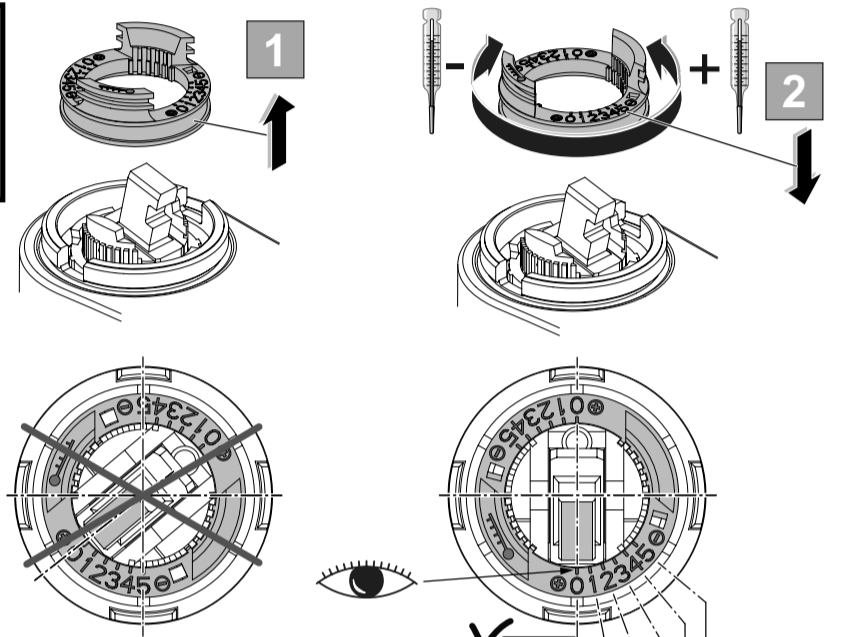

Ideal Standard

CERAPLAN

06.2024 / B565155

B D245 ..

Ideal Standard International NV
Corporate Village – Gent Building
Da Vincilaan 2
1935 Zaventem
Belgium
<https://www.idealstandard.com>

	P	bar	0,5	MAX. 10		5			Q (3 bar)
	T	°C		MAX. 80		65			l/min
						40			3,8