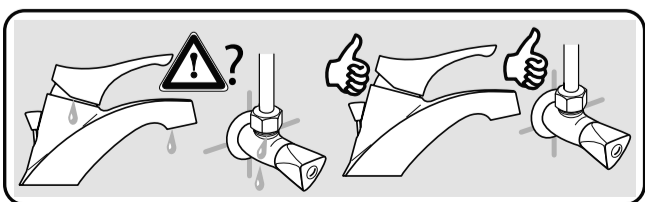

Ideal Standard

CERAPLAN

06.2024 / B565155

B D245 ..

Ideal Standard International NV
Corporate Village – Gent Building
Da Vincilaan 2
1935 Zaventem
Belgium
<https://www.idealstandard.com>

	P	bar	0,5	MAX. 10		5			Q (3 bar)
	T	°C		MAX. 80		65			l/min
						40			3,8