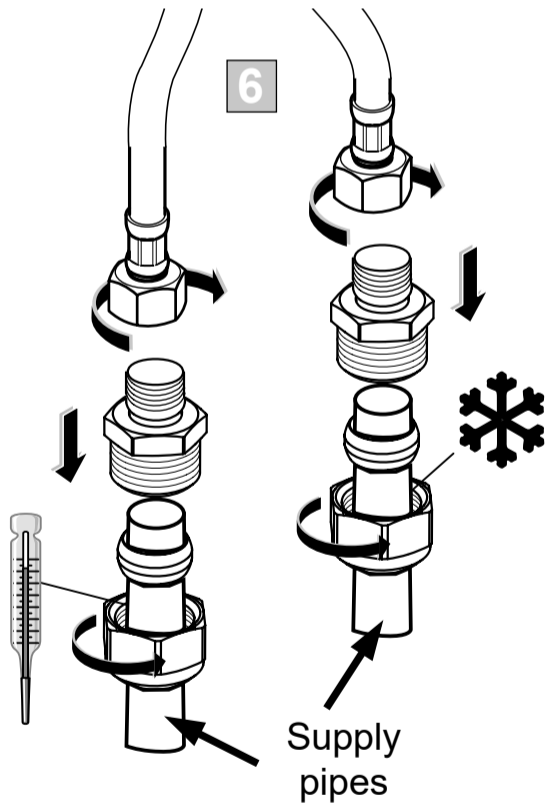

Ideal Standard

CERAPLAN

06.2024 / B565155

B D245 ..

Ideal Standard International NV
Corporate Village – Gent Building
Da Vincilaan 2
1935 Zaventem
Belgium
<https://www.idealstandard.com>

	P	bar	0,5	MAX. 10		5			Q (3 bar)
	T	°C		MAX. 80		65			l/min
						40			3,8