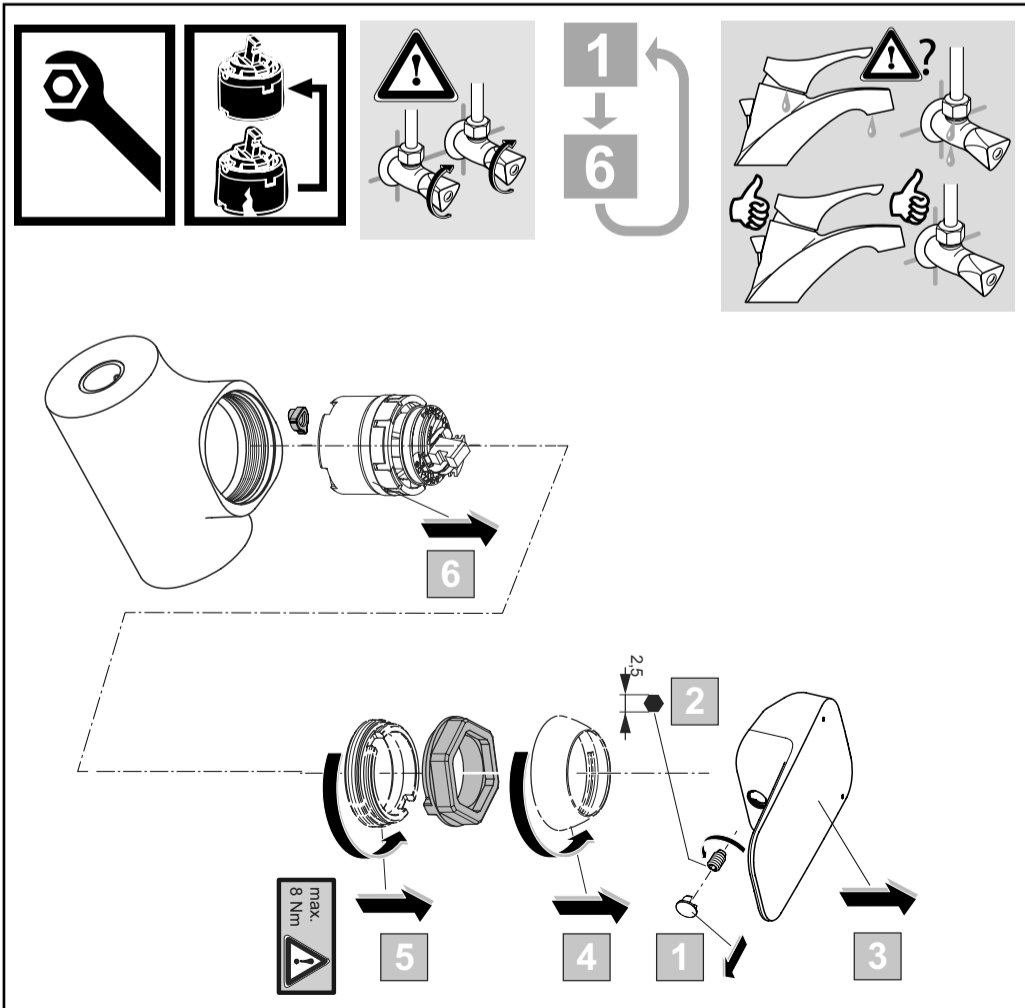

Ideal Standard

CERAPLAN

06.2024 / B565155

B D245 ..

Ideal Standard International NV
Corporate Village – Gent Building
Da Vincilaan 2
1935 Zaventem
Belgium
<https://www.idealstandard.com>

	P	bar	0,5	MAX. 10		5			Q (3 bar)
	T	°C		MAX. 80		65			l/min
						40			3,8