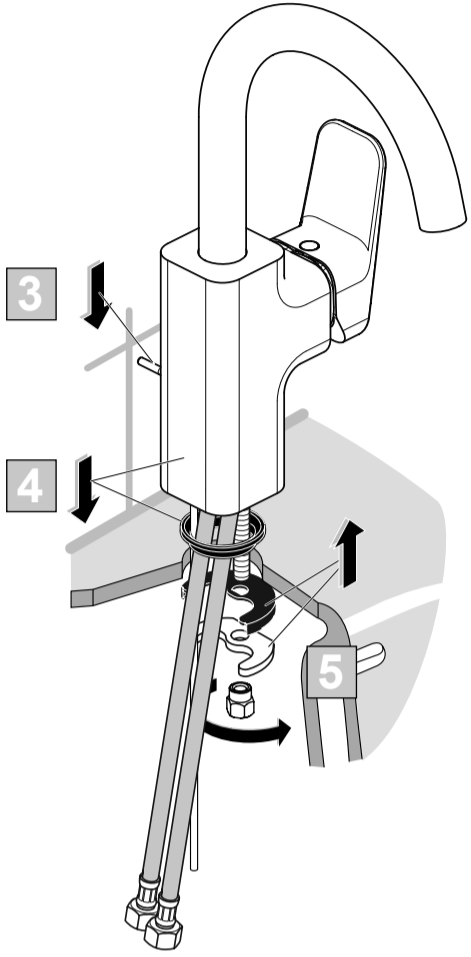

Ideal Standard

CERAPLAN

06.2024 / B565155

B D245 ..

Ideal Standard International NV
Corporate Village – Gent Building
Da Vincilaan 2
1935 Zaventem
Belgium
<https://www.idealstandard.com>

	P	bar	0,5	MAX. 10		5			Q (3 bar)
	T	°C		MAX. 80		65			l/min
						40			3,8