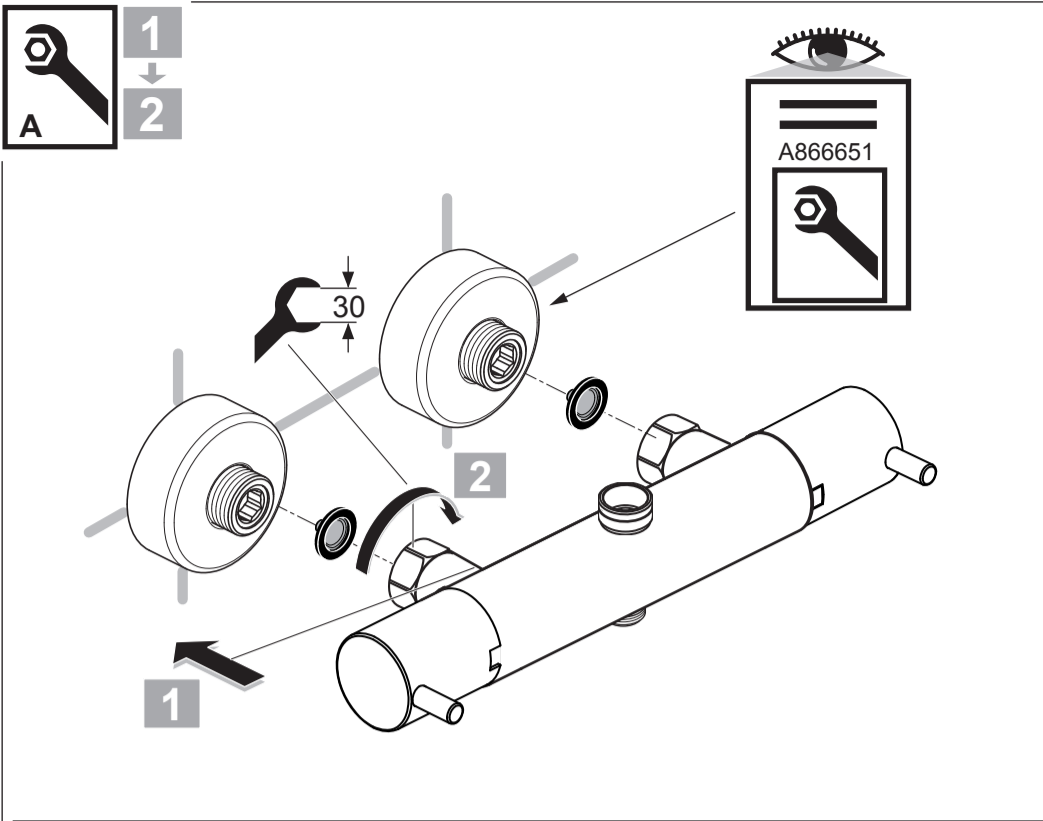

CERATHERM 100 A 6290 ..

1023 / A 866 892R1
Made in Germany

Ideal Standard International NV
Corporate Village - Gent Building
Da Vincilaan 2
1935 Zaventem
Belgium

www.idealstandardinternational.com

P bar	T °C	MAX. 10 0,5	MAX. 80 65 55	Q (3 bar)
		5 	8 	l/min 11