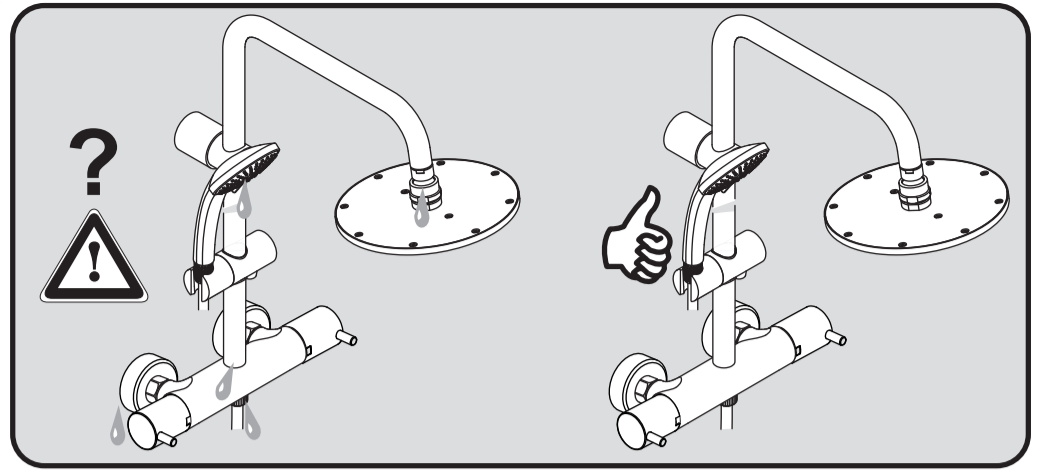

CERATHERM 100 A 6290 ..

1023 / A 866 892R1
Made in Germany

Ideal Standard International NV
Corporate Village - Gent Building
Da Vincilaan 2
1935 Zaventem
Belgium

www.idealstandardinternational.com

P bar	T °C	MAX. 10 0,5	MAX. 80 65 55	Q (3 bar)
		5 	8 	l/min 11