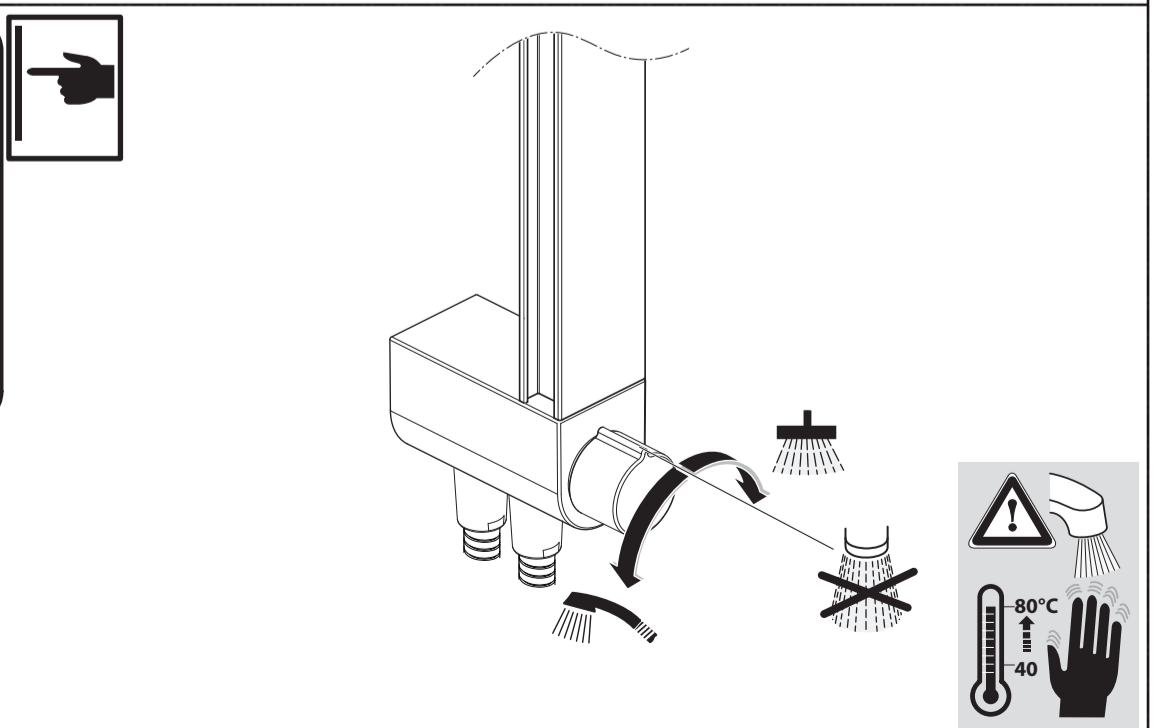

Ideal Standard

**CERAFLOW ALU +
BD 585 ..**

0923 / A 869 051

Ideal Standard International NV
 Corporate Village - Gent Building
 Da Vincilaan 2
 1935 Zaventem
 Belgium

www.idealstandardinternational.com

	P	bar		MAX. 10		5		Q	(3 bar)
	T	°C		MAX. 80		65			
						55		8	12