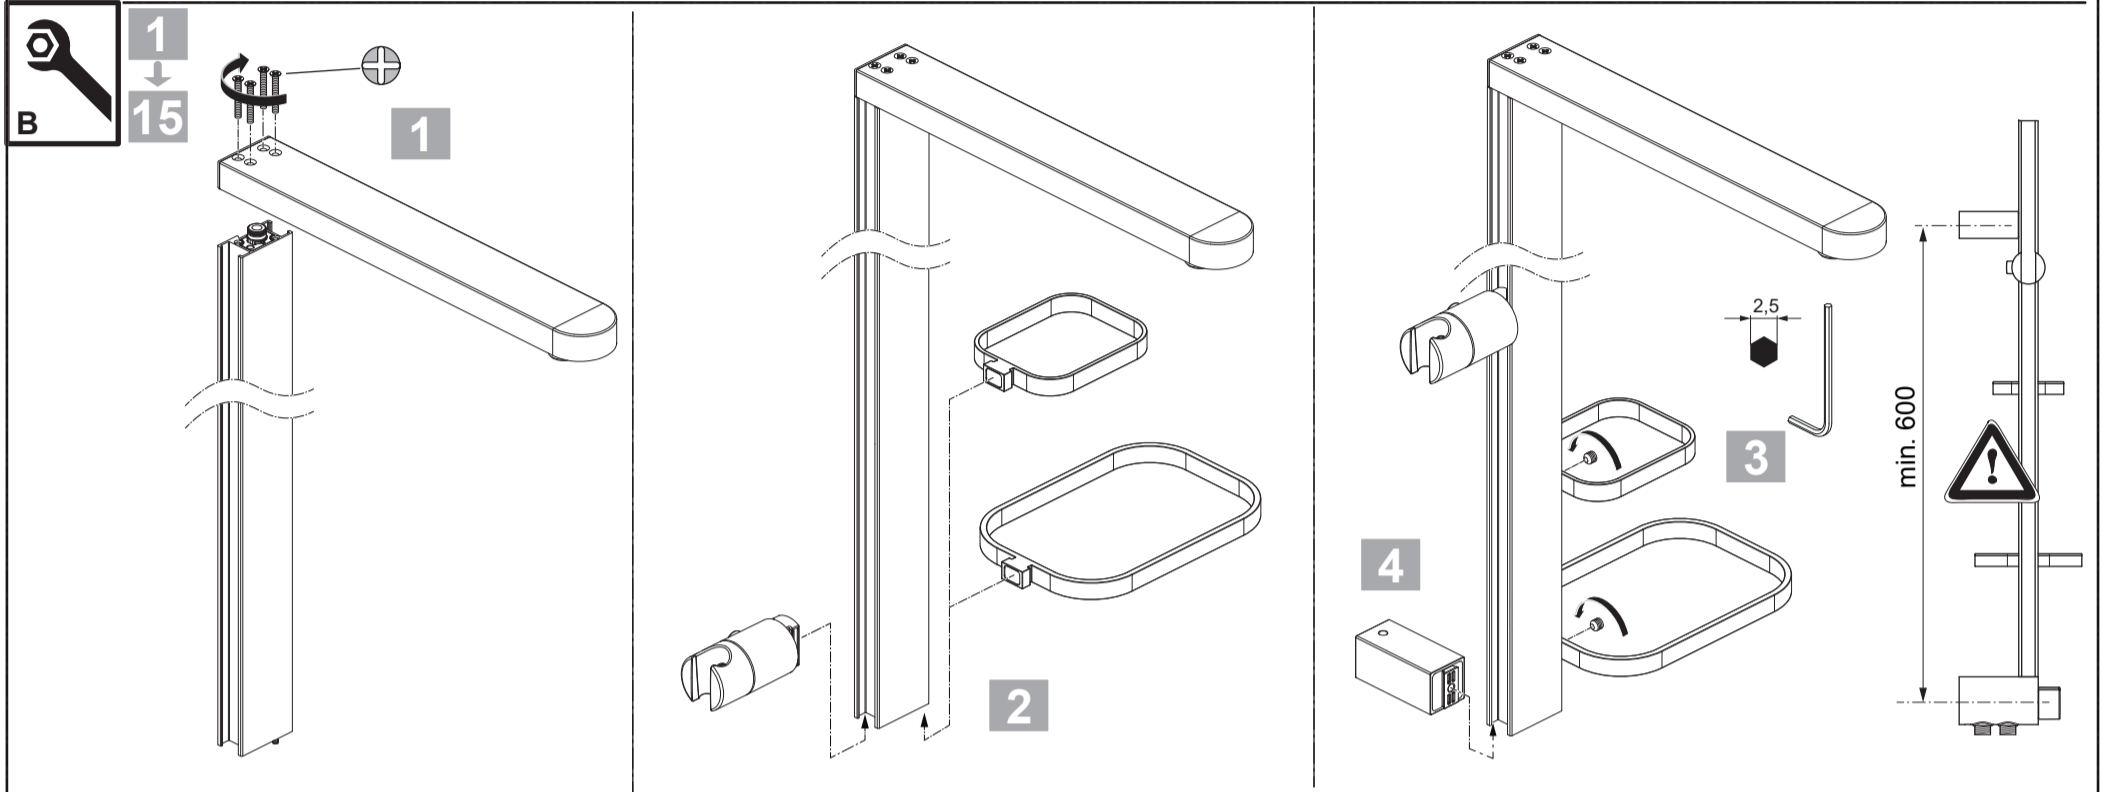

Ideal Standard

**CERAFLOW ALU +
BD 585 ..**

0923 / A 869 051

Ideal Standard International NV
 Corporate Village - Gent Building
 Da Vincilaan 2
 1935 Zaventem
 Belgium

www.idealstandardinternational.com

	P	bar		MAX. 10		5		Q	(3 bar)
	T	°C		MAX. 80		65			
						55		8	12