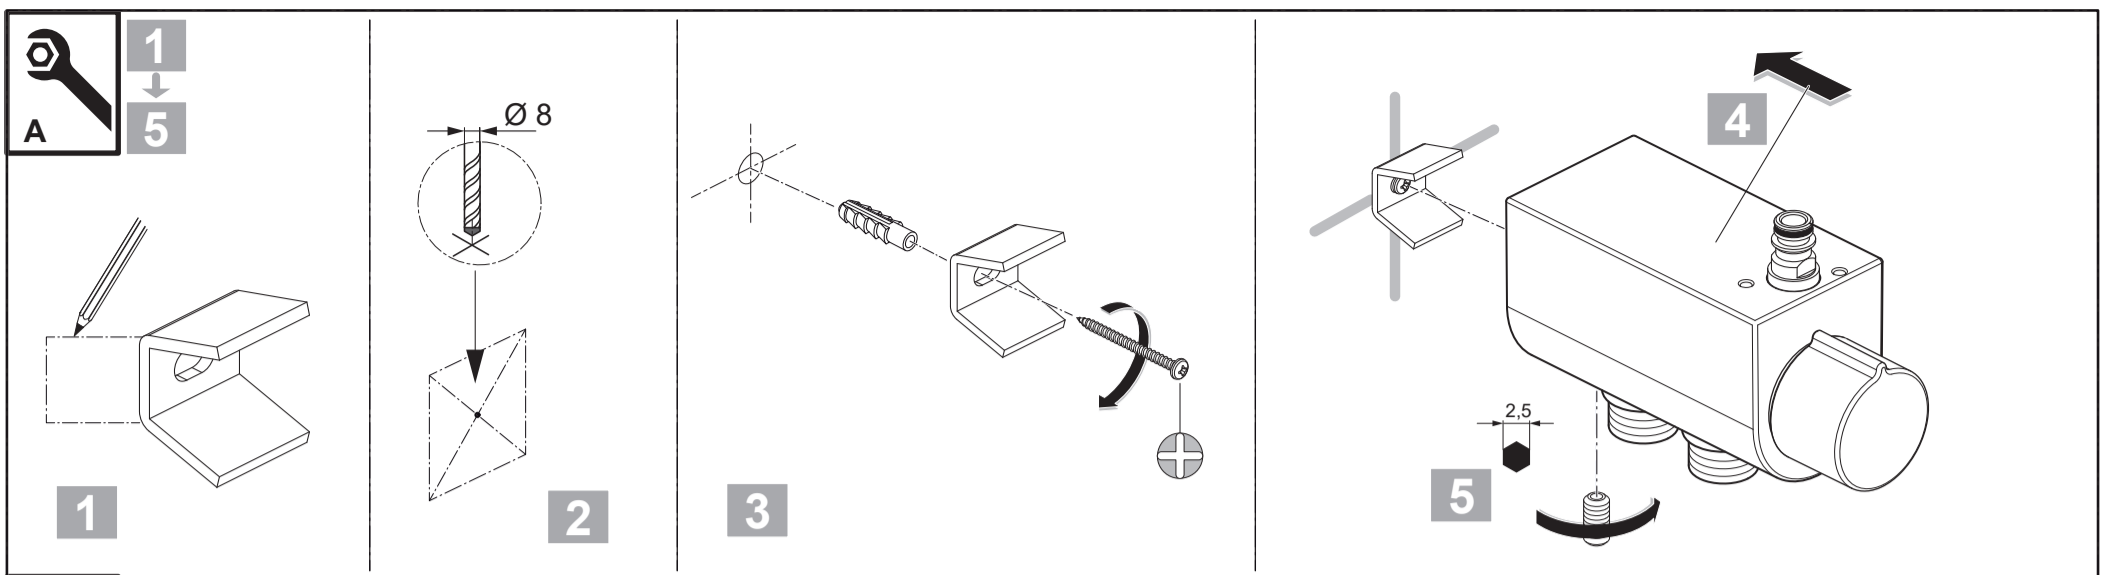

Ideal Standard

**CERAFLOW ALU +
BD 585 ..**

0923 / A 869 051

Ideal Standard International NV
 Corporate Village - Gent Building
 Da Vincilaan 2
 1935 Zaventem
 Belgium

www.idealstandardinternational.com

	P	bar		MAX. 10		5		Q	(3 bar)
	T	°C		MAX. 80		65			
						55		8	12