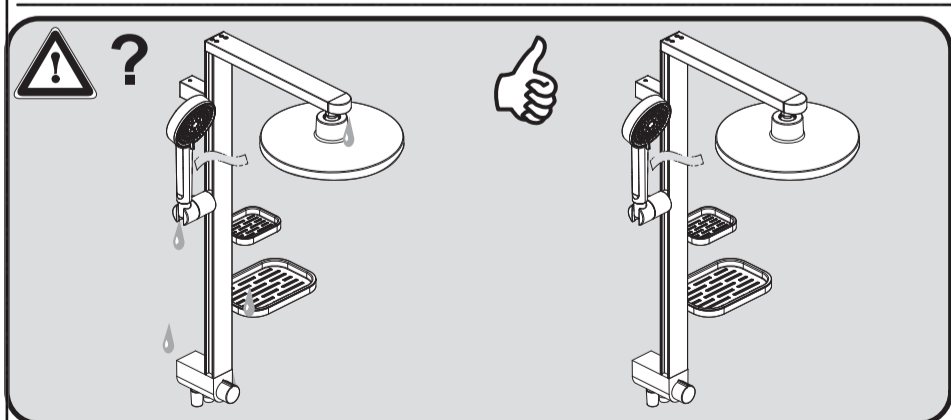

Ideal Standard

**CERAFLOW ALU +
BD 585 ..**

0923 / A 869 051

Ideal Standard International NV
 Corporate Village - Gent Building
 Da Vincilaan 2
 1935 Zaventem
 Belgium

www.idealstandardinternational.com

	P	bar		MAX. 10		5		Q	(3 bar)
	T	°C		MAX. 80		65			
						55		8	12