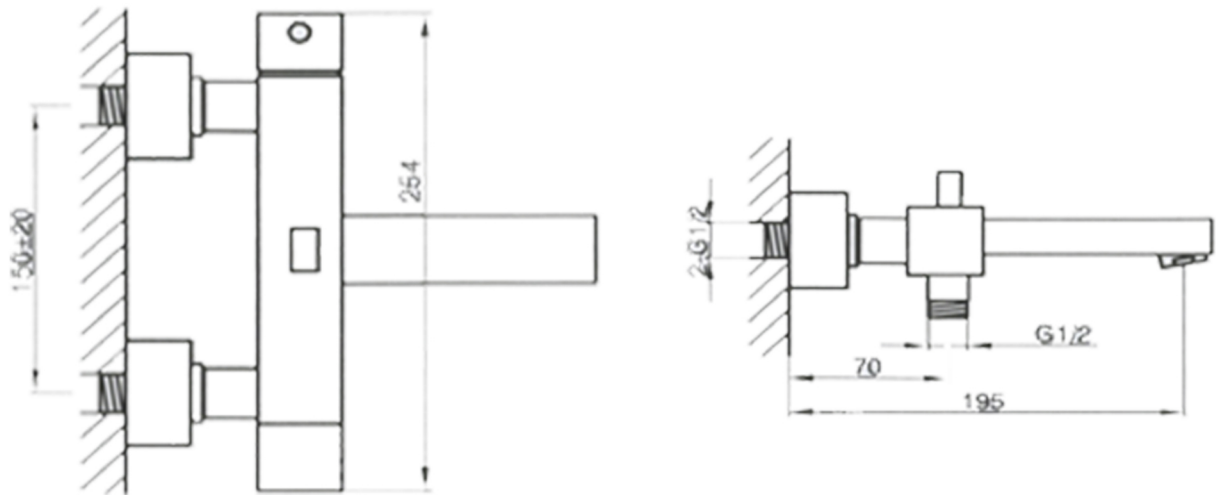

Technical Data Sheet

Product range: ATHENA

Product code: 86271WM

Finishes Available: Chrome

Min Pressure:

HP 1

Approvals:

N/A

Connections:

G 1/2"

Warranty:

15 Years (5 on cartridges)

Flow Rate

Shower

0.5Bar: 6L/min

1Bar: 8L/min