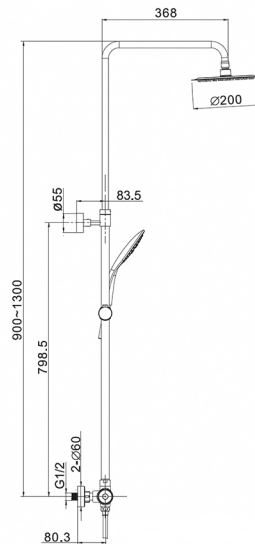

# Technical Data Sheet

Product range: VOS

Product code: 239081BBR, 289081MB

Finishes Available: Matt Black, Brushed Brass

**Min Pressure:**

MP 0.5

**Approvals:**

WRAS

**Connections:**

G1/2"

**Warranty:**

15 Years (5 on cartridges)

**Flow Rate**

**Top Outlet**

0.5Bar: 4.61L/min

1Bar: 7.49L/min

2Bar: 11.07L/min

3Bar: 13.74L/min

**Flow Rate**

**Bottom Outlet**

0.5Bar: 3.56L/min

1Bar: 5.38L/min

2Bar: 8.33L/min

3Bar: 10.30L/min