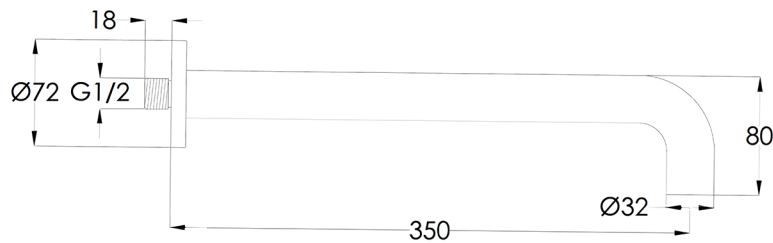

# Technical Data Sheet

Product range: VOS

Product code: 2177400BRZ, 2877400MB, 2377400BBR, 2777400BBL

Finishes Available: Brushed Bronze, Matt Black, Brushed Brass, Brushed Black

**Min Pressure:**

MP 0.5

**Approvals:**

N/A

**Connections:**

G 1/2"

**Warranty:**

15 Years

## Flow Rate

0.5Bar: 4.4L/min

1Bar: 6.1L/min

2Bar: 7.9L/min

3Bar: 8.4L/min