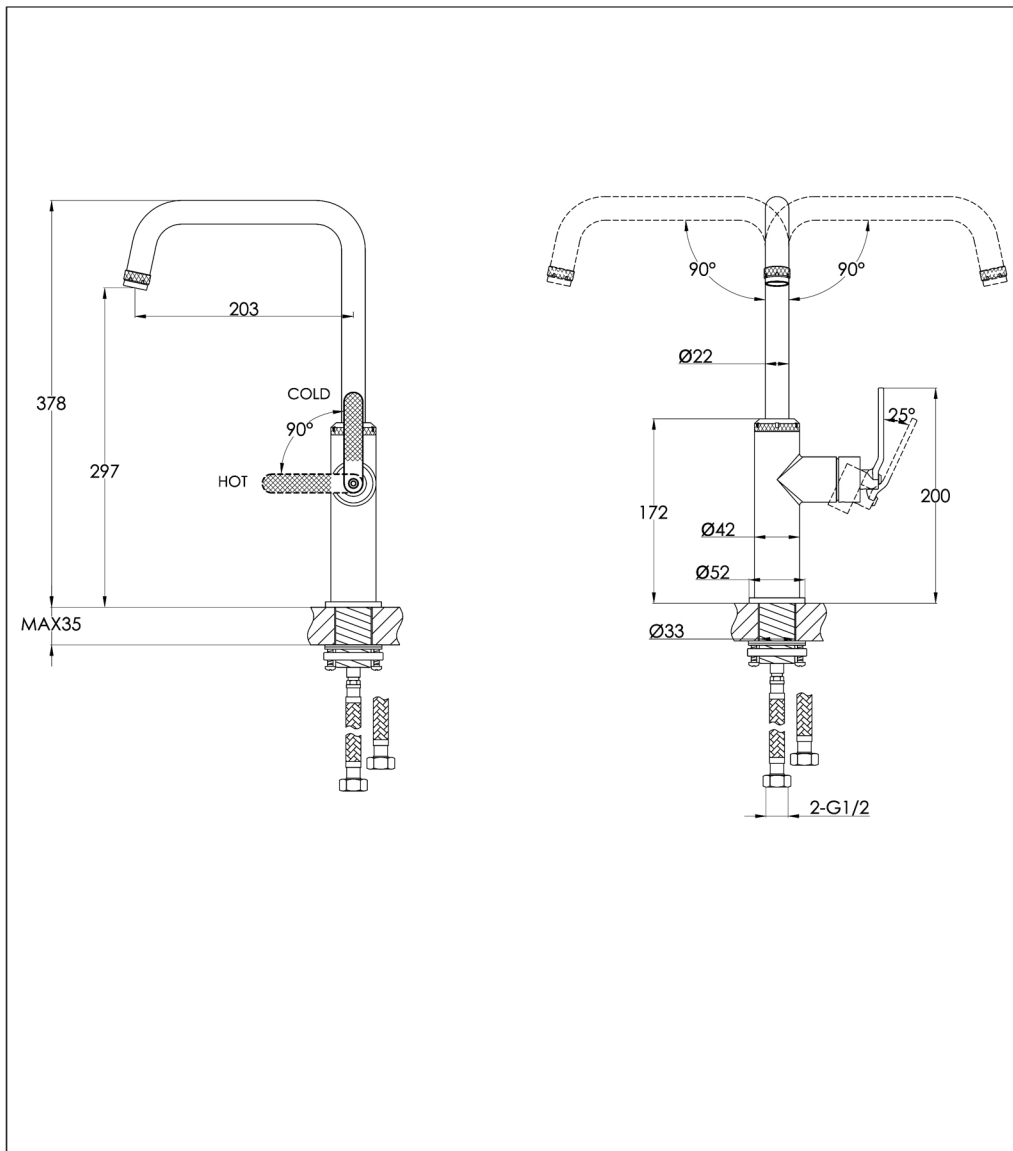

Technical Data Sheet

Product range: DECOR

Product code: DEC181BBL, DEC181BBR, DEC181MB, DEC181BRZ

Finishes Available: Brushed Black, Brushed Brass, Matt Black, Brushed Bronze

Min Pressure:

HP 1

Approvals:

N/A

Connections:

G 1/2"

Warranty:

15 Years (5 on cartridges)

Flow Rate

0.5Bar: 5.3L/min

1Bar: 7.3L/min

2Bar: 10.5L/min

3Bar: 12.8L/min