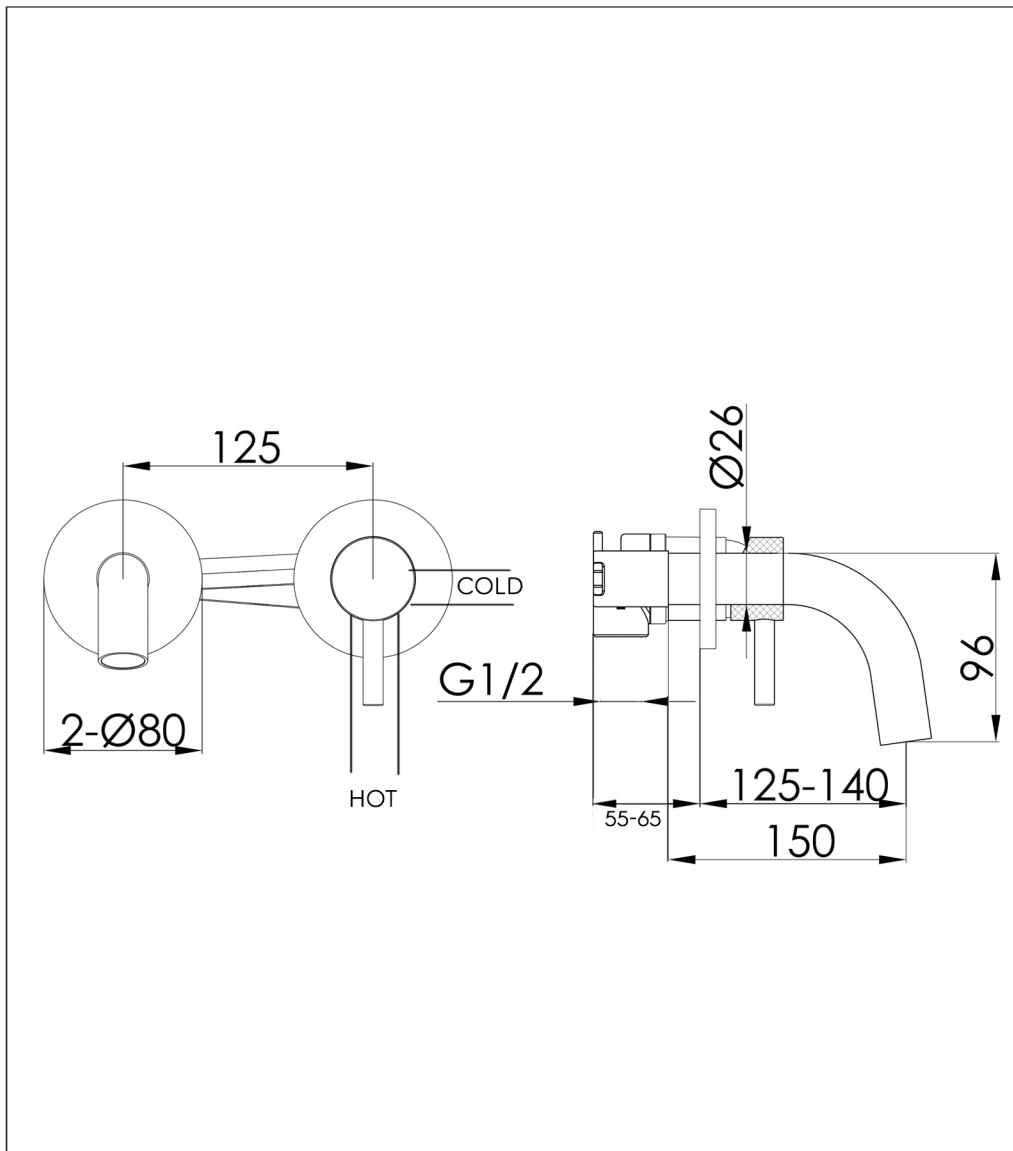

Technical Data Sheet

Product range: VOS

Product code: 28273MBSP, 23273BBRSP, 27273BBLSP

DH28273MBSP, DH23273BBRSP, DH27273BBLSP

Finishes Available: Matt Black, Brushed Brass, Brushed Black

Min Pressure:

MP 0.5

Approvals:

WRAS

Connections:

G 1/2"

Warranty:

15 Years (5 on cartridges)

Flow Rate

0.2Bar: 4.9L/min