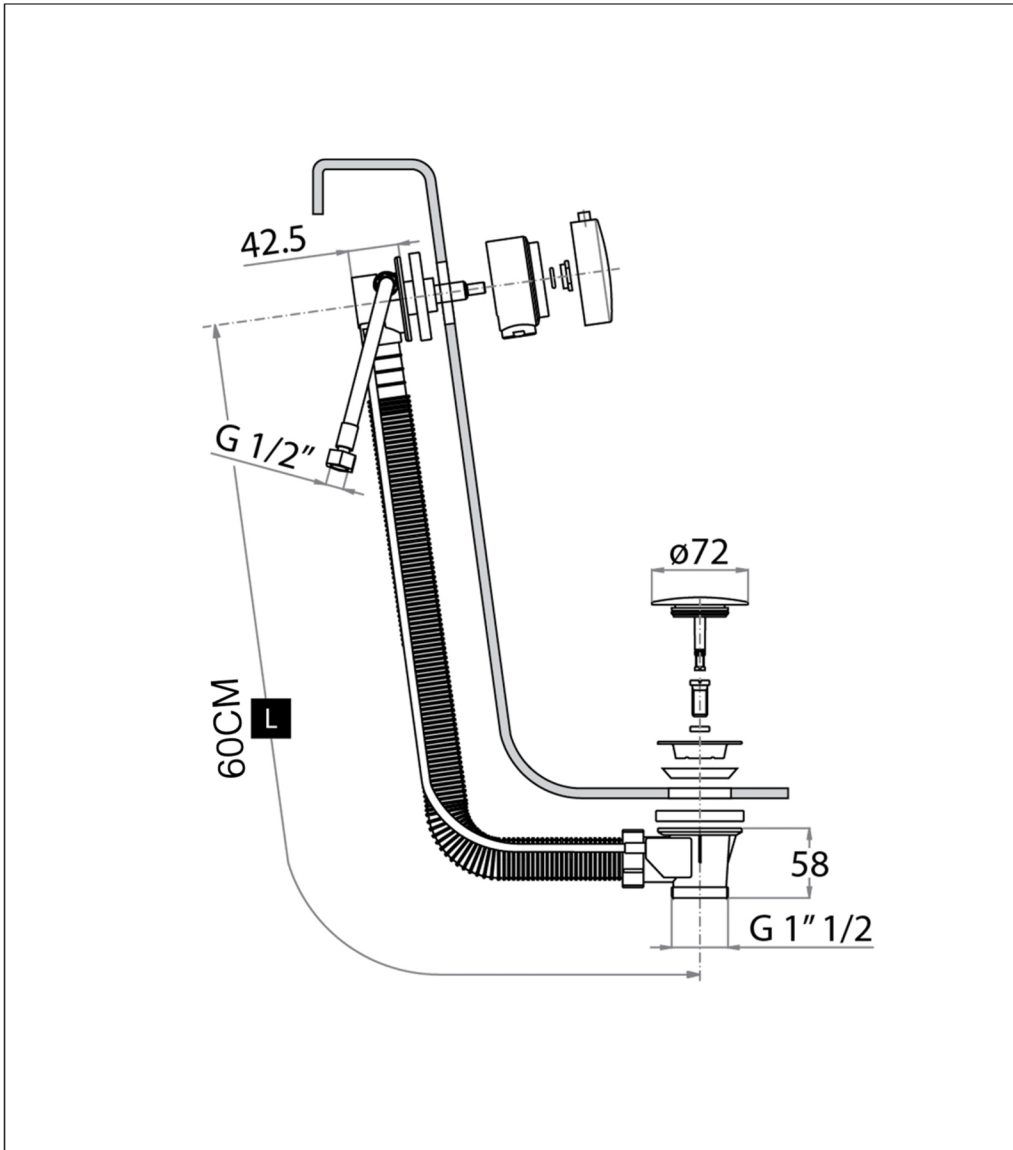

# Technical Data Sheet

Product range: Bath Waste

Product code: 809A5

Finishes Available: Chrome

Min Pressure:  
MP 0.5

Approvals:  
N/A

Connections:  
G 1/2"

Warranty:  
2 Years

## Flow Rate

1 Bar: 10 L/min  
2 Bar: 16 L/min  
3 Bar: 19 Lmin