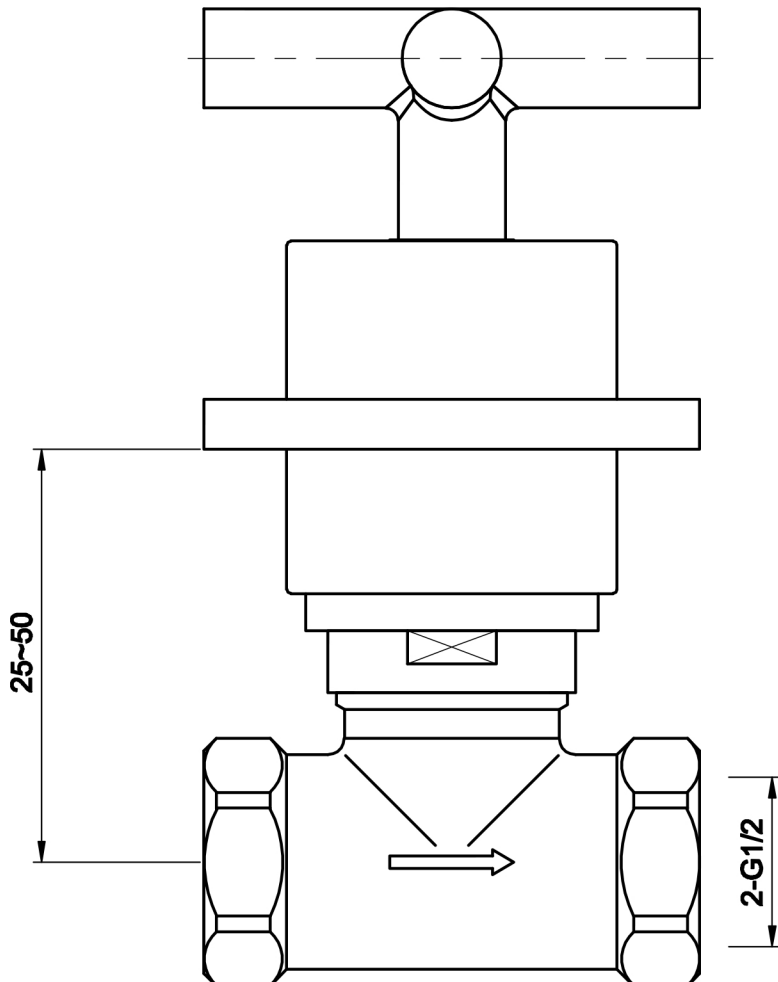

# Technical Data Sheet

Product range: SOLEX

Product code: 66089BBR, 66089

Finishes Available: Brushed Brass, Chrome

**Min Pressure:**

LP 0.2

**Approvals:**

N/A

**Connections:**

G1/2"

**Warranty:**

15 Years (5 on cartridges)