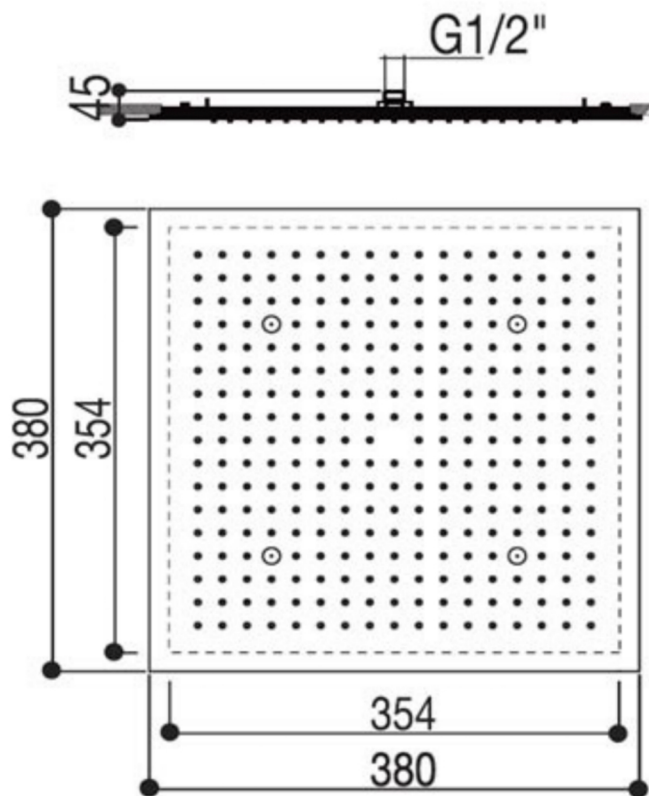

Technical Data Sheet

Product range: OVERHEAD SHOWER

Product code: AMR300

Finishes Available: Chrome

Min Pressure:
HP 1

Approvals:
N/A

Connections:
G 1/2

Warranty:
15 Years (5 on cartridges)