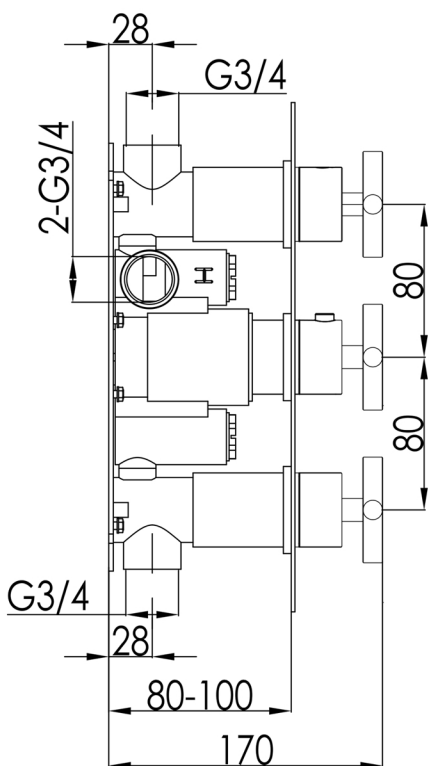

# Technical Data Sheet

Product range: SOLEX

Product code: 16690A, 6690AMB, 6690ABBR

Finishes Available: Chrome, Matt Black, Brushed Brass

**Min Pressure:**

MP 0.5

**Approvals:**

WRAS

**Connections:**

G3/4"

**Warranty:**

15 Years (5 on cartridges)

## Flow Rate

0.2Bar: 12L/min

0.5Bar: 17L/min

1Bar: 21L/min

2Bar: 28.5L/min

3Bar: 36L/min