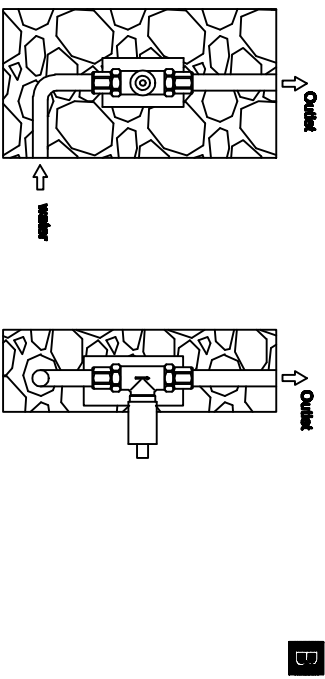

Pr wall basin side valve

Art NO:66089

Installation

Technique drawing

Explosion drawing