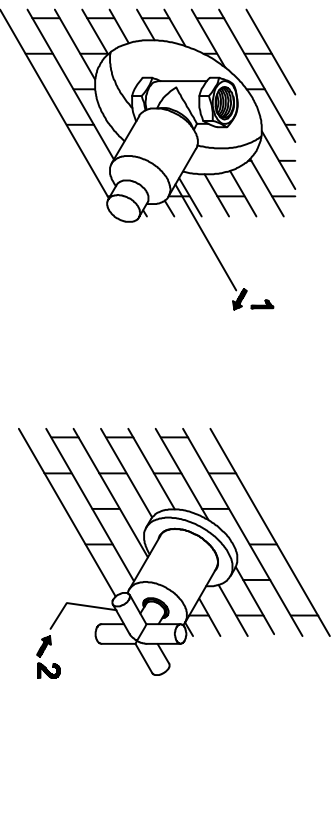

Pr wall basin side valve

Art NO:66089

Installation

Technique drawing

Explosion drawing