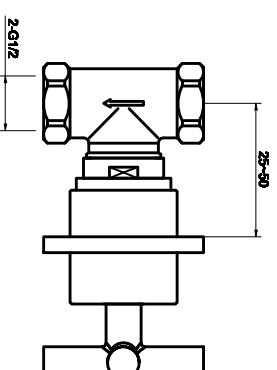

Pr wall basin side valve

Art NO:66089

Installation

Technique drawing

Explosion drawing