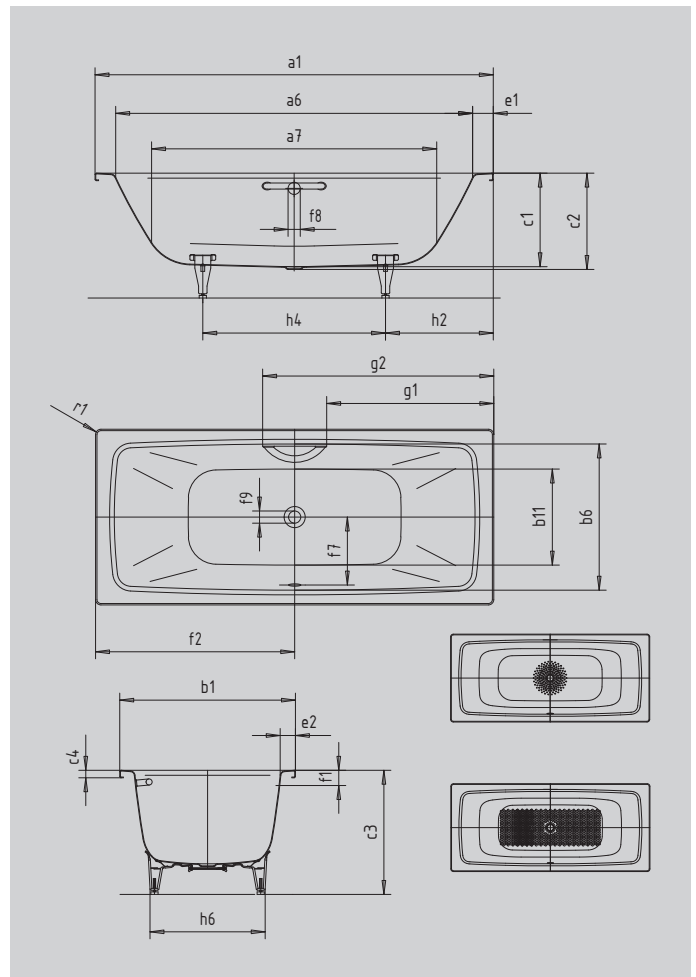

CAYONO DUO

- Modern rectangular bathtub with straight lines and small radius
- Perfect match for the CAYONO model range
- Two gently sloping backrests and the central waste and overflow fitting ensure relaxed bathing with a partner
- Spacious interior provides ample room for a relaxing bath
- Made of KALDEWEI steel enamel

Similar illustration

UNIVERSAL GRIP TYPE A

Model		724
External length [mm]	a ₁	1700 mm
Internal length (top) [mm]	a ₆	1540 mm
Internal length (bottom) [mm]	a ₇	1220 mm
External width [mm]	b ₁	750 mm
Internal width (top) [mm]	b ₆	624 mm
Internal width (bottom) [mm]	b ₁₁	410 mm
Depth inside [mm]	c ₁	400 mm
Depth incl. waste hole [mm]	c ₂	410 mm
Height with feet [mm]	c ₃	545 - 580 mm
Height of rim [mm]	c ₄	32 mm
Width of rim (foot end; long side) [mm]	e ₁ ; e ₂	80; 63 mm
Distance top edge to centre of overflow hole [mm]	f ₁	70 mm
Distance bath edge to centre of waste hole [mm]	f ₂	850 mm
Distance centre of waste hole to centre of overflow hole [mm]	f ₇	305 mm
Diameter of overflow hole [mm]	f ₈	Ø 52 mm
Diameter of waste hole [mm]	f ₉	Ø 52 mm
Distance bath edge (foot end) to start of grip [mm]	g ₁	713 mm
Distance bath edge (foot end) to end of grip [mm]	g ₂	987 mm
Distance foot end of bath edge to centre of foot [mm]	h ₂	513 mm
Distance between the feet [mm]	h ₄	675 mm
Width of feet max. [mm]	h ₆	475 mm
External radius [mm]	r ₁	8 mm
Water volume [l]		130 l
Net weight [kg]		42 kg
Diameter of anti-slip [mm]		Ø 289 mm
Full anti-slip		855 x 315 mm

Subject to technical alterations, tolerances and errors. Similar illustration. 70 litres displacement on average.

KALDEWEI