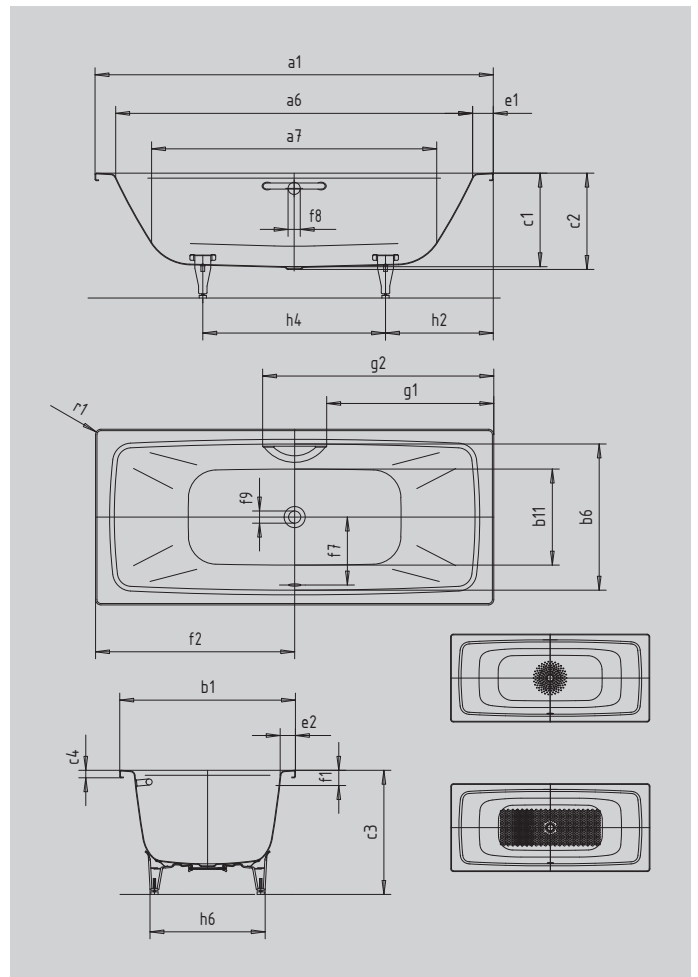

CAYONO DUO

- Modern rectangular bathtub with straight lines and small radius
- Perfect match for the CAYONO model range
- Two gently sloping backrests and the central waste and overflow fitting ensure relaxed bathing with a partner
- Spacious interior provides ample room for a relaxing bath
- Made of KALDEWEI steel enamel

Similar illustration

UNIVERSAL GRIP TYPE A

Model		725
External length [mm]	a ₁	1800 mm
Internal length (top) [mm]	a ₆	1640 mm
Internal length (bottom) [mm]	a ₇	1320 mm
External width [mm]	b ₁	800 mm
Internal width (top) [mm]	b ₆	674 mm
Internal width (bottom) [mm]	b ₁₁	460 mm
Depth inside [mm]	c ₁	400 mm
Depth incl. waste hole [mm]	c ₂	410 mm
Height with feet [mm]	c ₃	539 - 573 mm
Height of rim [mm]	c ₄	32 mm
Width of rim (foot end; long side) [mm]	e ₁ ; e ₂	80; 63 mm
Distance top edge to centre of overflow hole [mm]	f ₁	70 mm
Distance bath edge to centre of waste hole [mm]	f ₂	900 mm
Distance centre of waste hole to centre of overflow hole [mm]	f ₇	330 mm
Diameter of overflow hole [mm]	f ₈	Ø 52 mm
Diameter of waste hole [mm]	f ₉	Ø 52 mm
Distance bath edge (foot end) to start of grip [mm]	g ₁	763 mm
Distance bath edge (foot end) to end of grip [mm]	g ₂	1037 mm
Distance foot end of bath edge to centre of foot [mm]	h ₂	526 mm
Distance between the feet [mm]	h ₄	749 mm
Width of feet max. [mm]	h ₆	526 mm
External radius [mm]	r ₁	8 mm
Water volume [l]		160 l
Net weight [kg]		48 kg
Diameter of anti-slip [mm]		Ø 435 mm
Full anti-slip		935 x 375 mm

Subject to technical alterations, tolerances and errors. Similar illustration. 70 litres displacement on average.

KALDEWEI