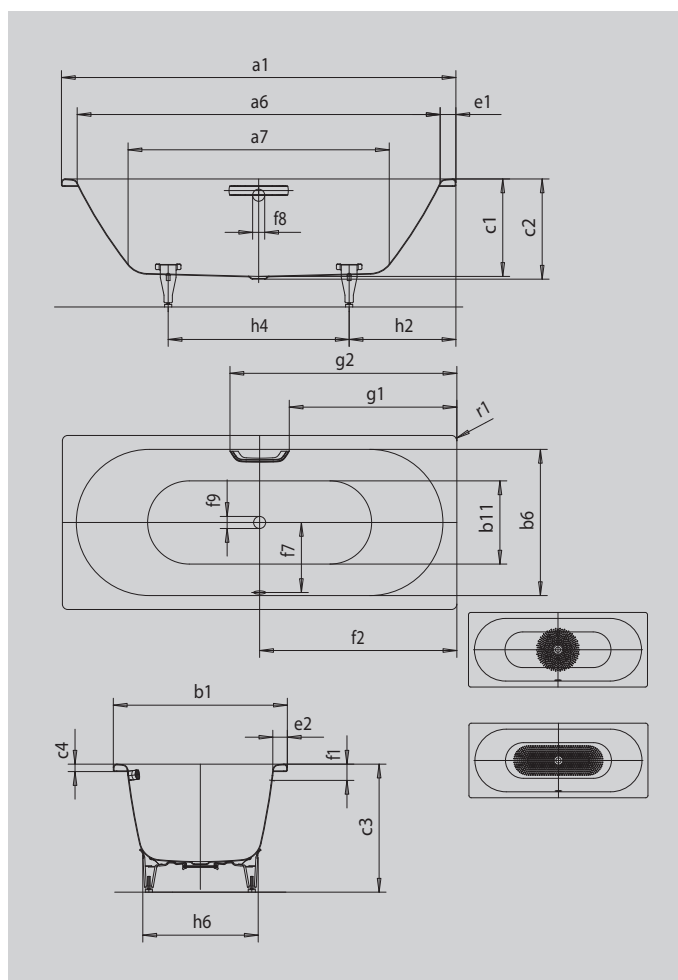

CLASSIC DUO

- Pure simplicity and unpretentious elegance are what distinguish these baths
- Classic four-cornered model
- Bathing with a friend: two identical back rests and centrally positioned waste
- Made of KALDEWEI steel enamel

Similar illustration

GRIP DISCREET OPULENCE

Model		107
External length [mm]	a ₁	1700 mm
Internal length (top) [mm]	a ₆	1580 mm
Internal length (bottom) [mm]	a ₇	1130 mm
External width [mm]	b ₁	750 mm
Internal width (top) [mm]	b ₆	630 mm
Internal width (bottom) [mm]	b ₁₁	500 mm
Depth inside [mm]	c ₁	420 mm
Depth incl. waste hole [mm]	c ₂	430 mm
Height with feet [mm]	c ₃	560 - 595 mm
Height of rim [mm]	c ₄	32 mm
Width of rim (foot end; long side) [mm]	e ₁ ; e ₂	60; 60 mm
Distance top edge to centre of overflow hole [mm]	f ₁	70 mm
Distance bath edge to centre of waste hole [mm]	f ₂	850 mm
Distance centre of waste hole to centre of overflow hole [mm]	f ₇	305 mm
Diameter of overflow hole [mm]	f ₈	Ø 52 mm
Diameter of waste hole [mm]	f ₉	Ø 52 mm
Distance bath edge (foot end) to start of grip [mm]	g ₁	722 mm
Distance bath edge (foot end) to end of grip [mm]	g ₂	978 mm
Distance foot end of bath edge to centre of foot [mm]	h ₂	560 mm
Distance between the feet [mm]	h ₄	580 mm
Width of feet max. [mm]	h ₆	470 mm
External radius [mm]	r ₁	8 mm
Pedestal		5030
Water volume [l]		122 l
Net weight [kg]		47 kg
Diameter of anti-slip [mm]		Ø 435 mm
Full anti-slip		900 x 300 mm

Subject to technical alterations, tolerances and errors. Similar illustration. 70 litres displacement on average.

KALDEWEI