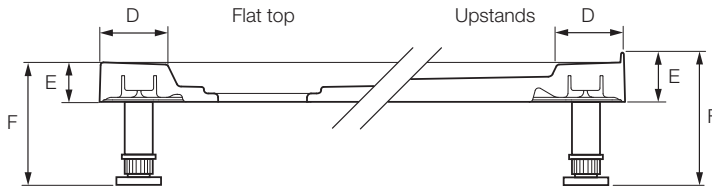

Mira Flight Low Square Shower Trays

Mira Flight Low height flat top or upstands

Mira Flight Low tray - square

Dimensions
All sizes are in mm

Size	Upstands	Trays product code	Riser conversion kit product code
760X760	0	1.1697.014.WH	1.1697.030.WH
760X760	4	1.1697.342.WH	1.1697.030.WH
800X800	0	1.1697.010.WH	1.1697.030.WH
800X800	2	1.1697.320.WH	1.1697.030.WH
800X800	4	1.1697.322.WH	1.1697.030.WH
900X900	0	1.1697.009.WH	1.1697.030.WH
900X900	2	1.1697.323.WH	1.1697.030.WH
900X900	4	1.1697.325.WH	1.1697.030.WH
1000X1000	0	1.1697.040.WH	1.1697.033.WH

Dimensions

Flat top						Upstands					
A	B	C	D	E	F	A	B	C	D	E	F
760	760	165	68	40	140-160	770	770	170	72	62	162-182
800	800	165	68	40	140-160	810	810	170	72	62	162-182
900	900	165	68	40	140-160	910	910	170	72	62	162-182
1000	1000	165	68	40	140-160	-	-	-	-	-	-