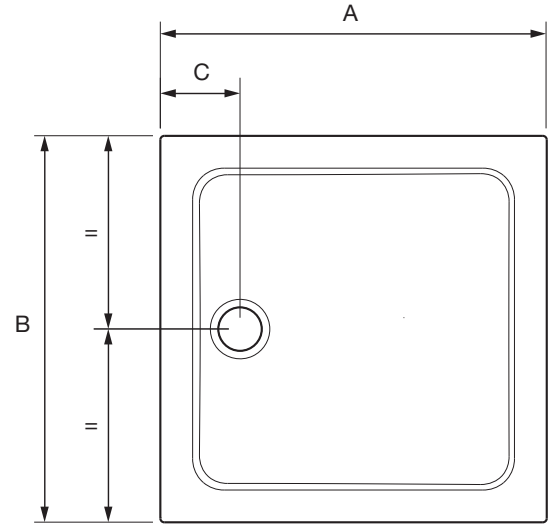

Mira Flight Low Square Shower Trays

Mira Flight Low height flat top or upstands

Mira Flight Low tray - square

Dimensions
All sizes are in mm

Size	Upstands	Trays product code	Riser conversion kit product code
760X760	0	1.1697.014.WH	1.1697.030.WH
760X760	4	1.1697.342.WH	1.1697.030.WH
800X800	0	1.1697.010.WH	1.1697.030.WH
800X800	2	1.1697.320.WH	1.1697.030.WH
800X800	4	1.1697.322.WH	1.1697.030.WH
900X900	0	1.1697.009.WH	1.1697.030.WH
900X900	2	1.1697.323.WH	1.1697.030.WH
900X900	4	1.1697.325.WH	1.1697.030.WH
1000X1000	0	1.1697.040.WH	1.1697.033.WH

Dimensions

Flat top						Upstands					
A	B	C	D	E	F	A	B	C	D	E	F
760	760	165	68	40	140-160	770	770	170	72	62	162-182
800	800	165	68	40	140-160	810	810	170	72	62	162-182
900	900	165	68	40	140-160	910	910	170	72	62	162-182
1000	1000	165	68	40	140-160	-	-	-	-	-	-