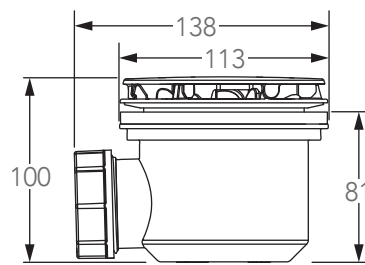

Dimensions

Non-Upstand Tray				
A	B	C	D	
760	760	25	17	9
800	800	25	16	9
900	900	25	14	9

All Dimensions in mm

Side Profile of Non-Upstand Tray

Riser Conversion Kit
(to convert any Flight tray into a riser tray. NB. Tray not included)