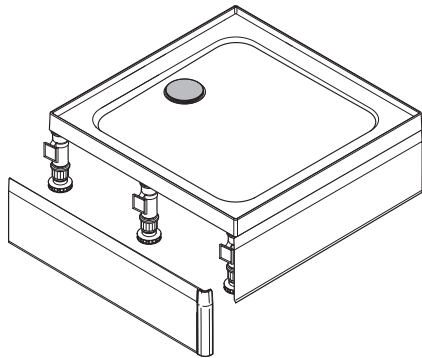

Dimensions

Non-Upstand Tray				
A	B	C	D	
760	760	25	17	9
800	800	25	16	9
900	900	25	14	9

All Dimensions in mm

Side Profile of Non-Upstand Tray

Riser Conversion Kit
(to convert any Flight tray into a riser tray. NB. Tray not included)