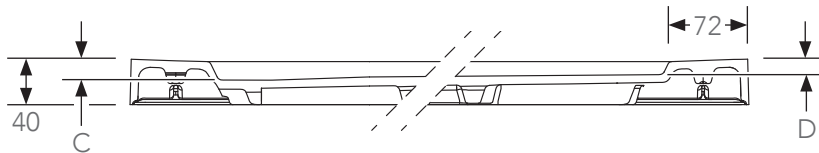

Dimensions

Non-Upstand Tray				
A	B	C	D	
760	760	25	17	9
800	800	25	16	9
900	900	25	14	9

All Dimensions in mm

Side Profile of Non-Upstand Tray

Riser Conversion Kit
(to convert any Flight tray into a riser tray. NB. Tray not included)