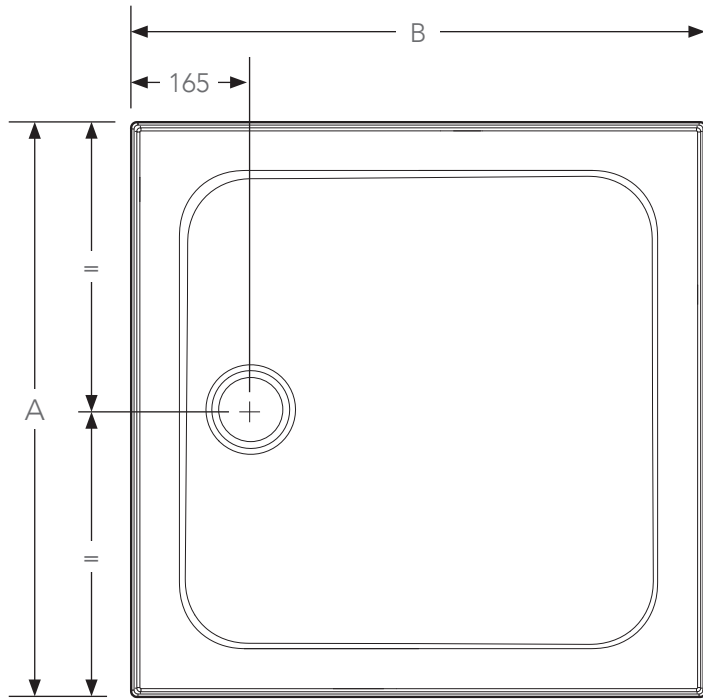

Antislip (AS)

White (WH)

Material

Product Material

Tray: Acrylic capped ABS resin stone

Waste: Polypropylene construction with chrome plated dome

Installation

Product Installation

Dimensions

Non-Upstand Tray				
A	B	C	D	
760	760	25	17	9
800	800	25	16	9
900	900	25	14	9

All Dimensions in mm

Side Profile of Non-Upstand Tray

Riser Conversion Kit
(to convert any Flight tray into a riser tray. NB. Tray not included)