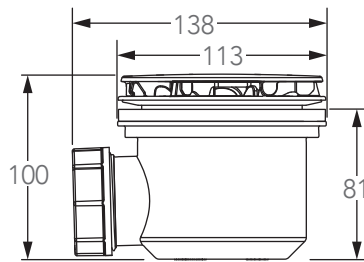

# Technical Information

Side Profile of Non-Upstand Tray

Non-Upstand Tray				
A	B	C	D	
900	900	25	11	9
1200 LH	900	25	9	11
1200 RH	900	25	9	11

All Dimensions in mm

Riser Conversion Kit  
(to convert any Flight tray into a riser tray. NB. Tray not included)