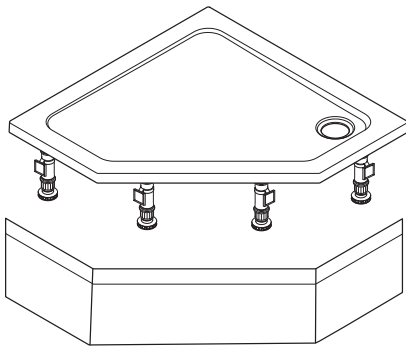

# Technical Information

Side Profile of Non-Upstand Tray

Non-Upstand Tray				
A	B	C	D	
900	900	25	11	9
1200 LH	900	25	9	11
1200 RH	900	25	9	11

All Dimensions in mm

Riser Conversion Kit  
(to convert any Flight tray into a riser tray. NB. Tray not included)