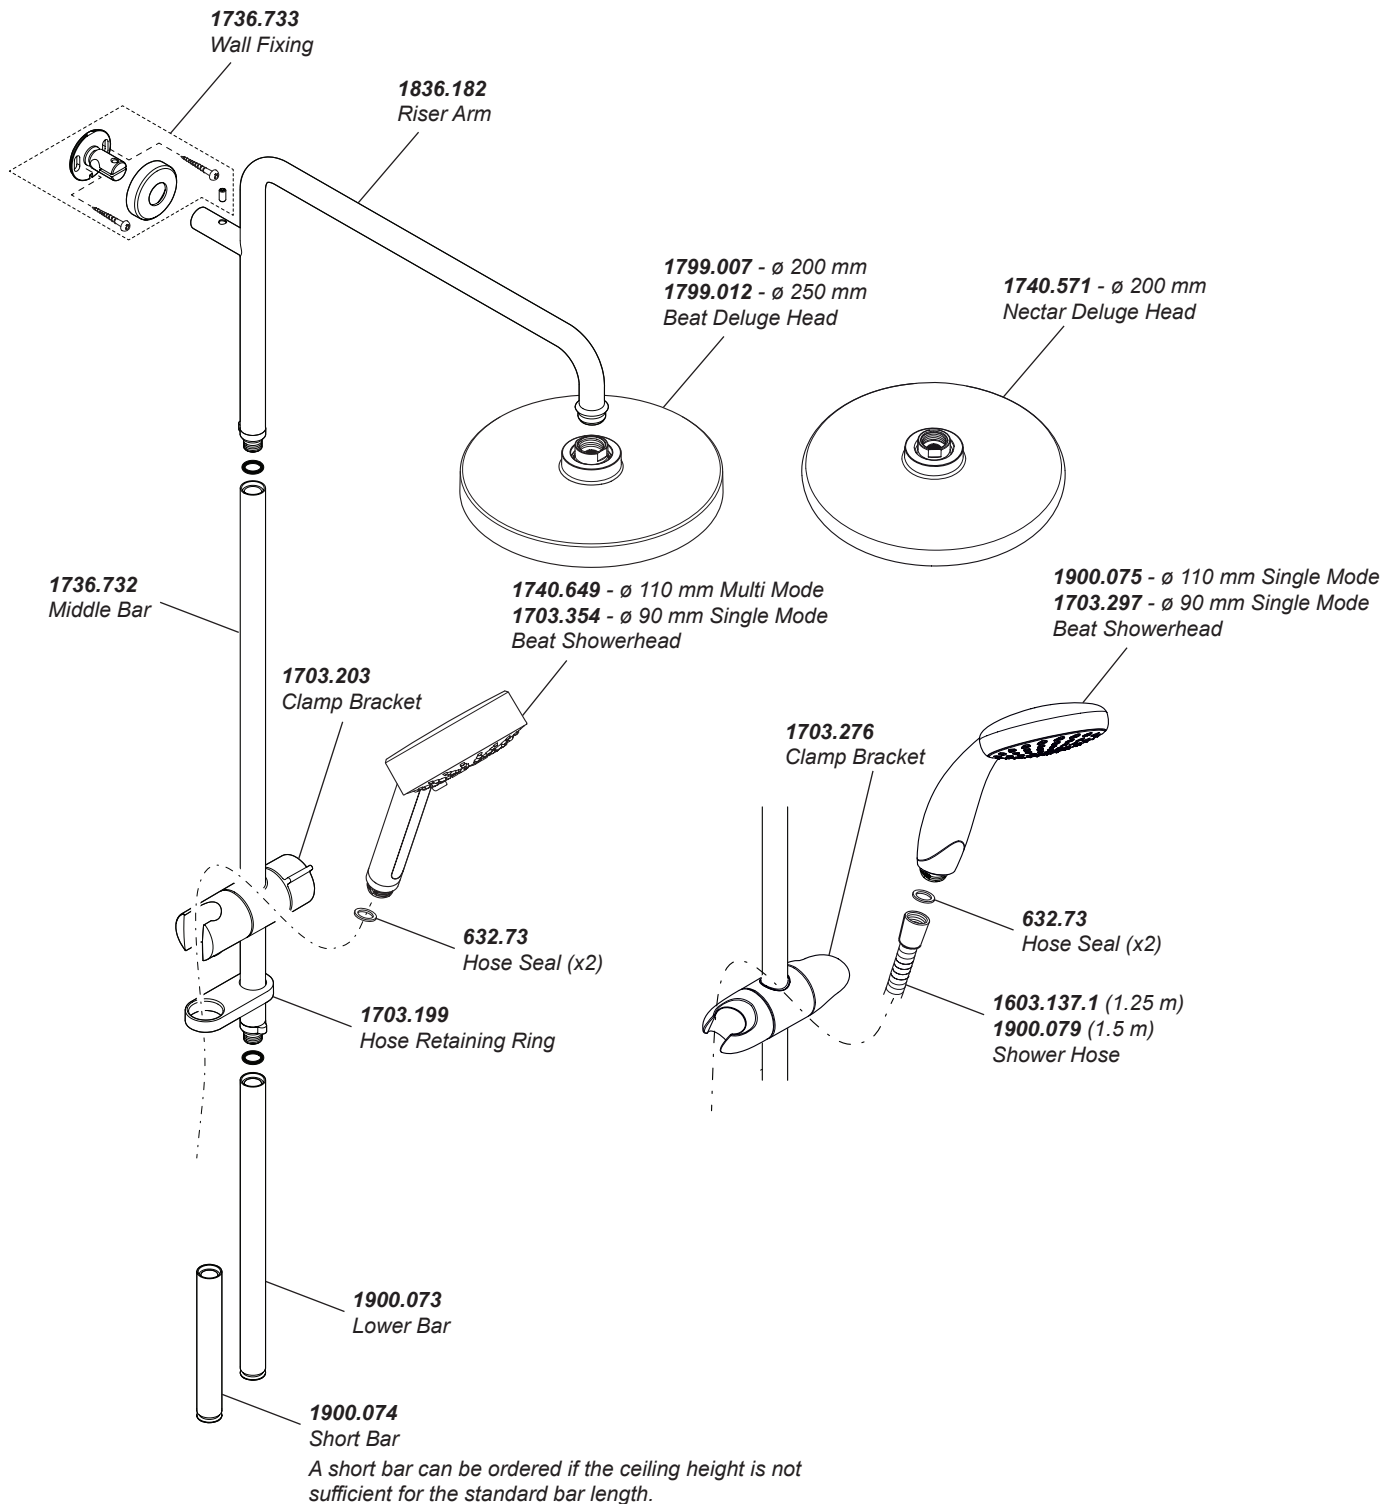

Mira Bar Valve ERD

SHOWER FITTINGS

Mira mixer valves are provided with a five years warranty and shower fittings with a one year warranty. Spare parts are available free of charge during that period with a valid proof of purchase. For showers outside of the warranty period, spare parts are available to purchase direct, alternatively we have Mira technicians who can repair your shower for you. For further information visit www.mirashowers.co.uk or to check availability of spare parts for this shower or enquire about our repair service please contact our customer service on 0800 001 4040.

1393519-W8-A

mira
SHOWERS