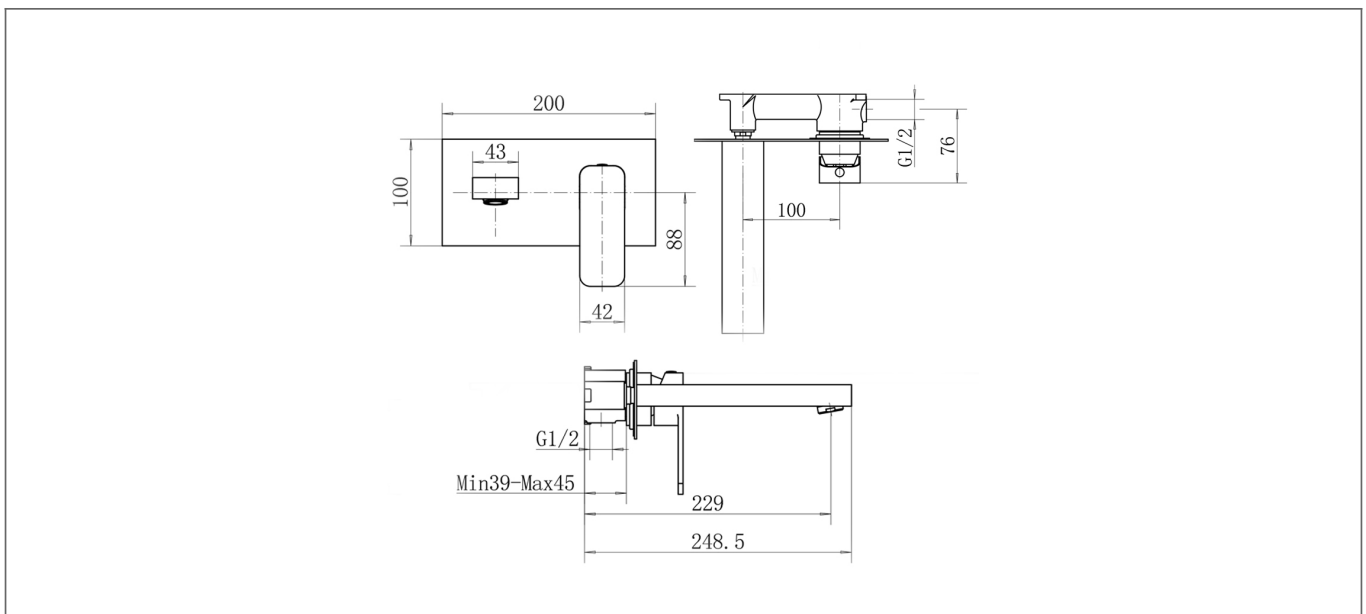

Technical Datasheet

Product Code: 9139BL

Product Description: Hadley Wall Mounted Basin Mixer - Matt Black

Specification

None Specified.

Key Features

None Specified.

Technical Drawing

Dimensions: All measurements are in millimetres and are subject to normal manufacturing variations.

Due to a continuing development programme to improve design and performance, we reserve all rights to vary specifications without prior notice. Please note, all accessories are for photographic purposes only.