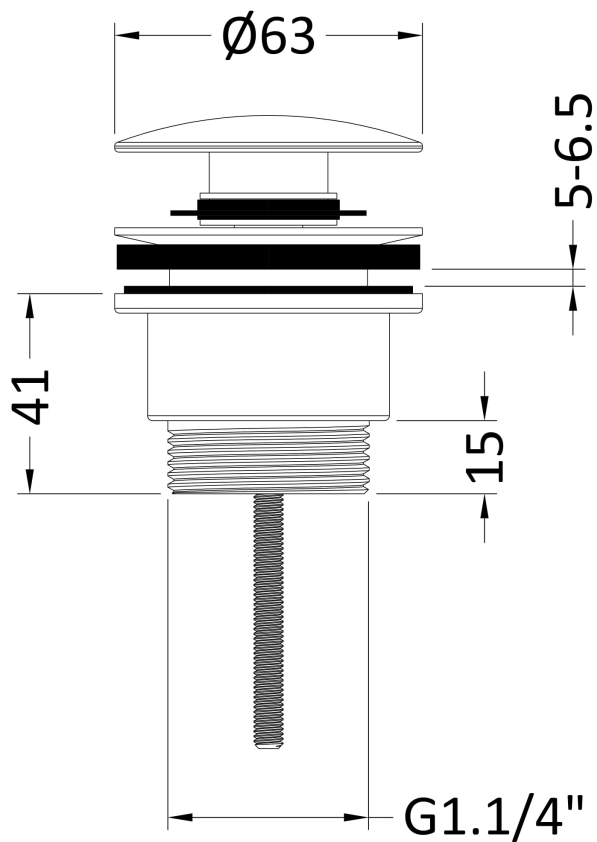

Sales Code: EK310

Description: Universal Push Button Basin Waste

Product Dimensions

Length (mm):	
Width (mm):	63
Height (mm):	110
Depth (mm):	63
Nett Weight (kg):	0.34

Packaging Dimensions

Height (mm):	65
Width (mm):	65
Depth (mm):	105
Gross Weight (kg):	0.34

Packaging Data

Box Colour:	White Cardboard Box
Box Qty:	1
Label Size:	100 x 50
Label Colour:	White Label
Label Qty:	2

Outer Box Dimensions (If Applicable)

Height (mm):	225
Width (mm):	330
Length (mm):	
Depth (mm):	
Gross Weight (kg):	21
Barcode:	5056211884972

Product Details

Country of Origin:	China
Fitting Instruction:	No
CE Certification:	N/A
Product Material:	Brass
Heating Element Wattage:	Not Applicable
Colour/Finish:	Chrome
Product Diameter:	63mm
Connection Size:	1 1/4"