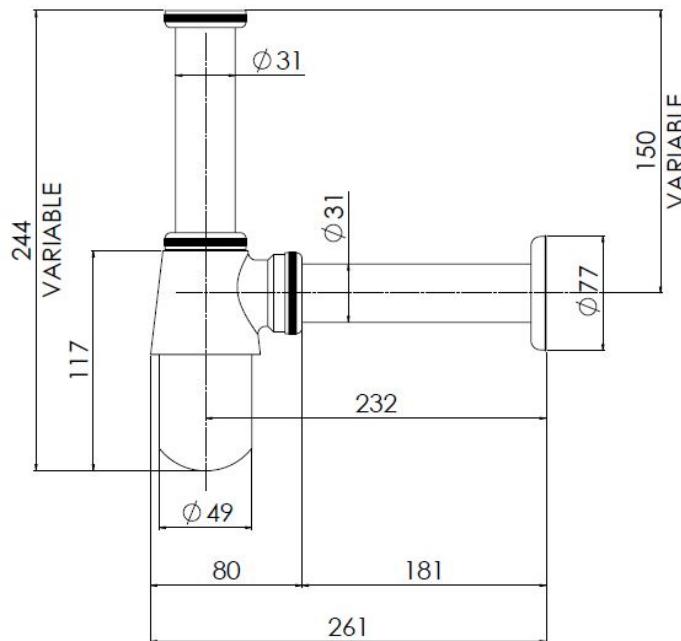

Sales Code: EA370

Description: Basin Bottle Trap

Product Dimensions

Length (mm):	
Width (mm):	361
Height (mm):	240
Depth (mm):	45
Nett Weight (kg):	0.66

Packaging Dimensions

Height (mm):	200
Width (mm):	110
Depth (mm):	85
Gross Weight (kg):	0.66

Packaging Data

Box Colour:	White Cardboard Box
Box Qty:	1
Label Size:	100 x 50
Label Colour:	White Label
Label Qty:	2

Outer Box Dimensions (If Applicable)

Height (mm):	
Width (mm):	
Length (mm):	
Depth (mm):	
Gross Weight (kg):	20
Barcode:	5055146103998

Product Details

Country of Origin:	China
Fitting Instruction:	No
CE Certification:	N/A
Product Material:	Brass
Heating Element Wattage:	Not Applicable
Colour/Finish:	Chrome
Product Diameter:	73mm
Connection Size:	11/4"