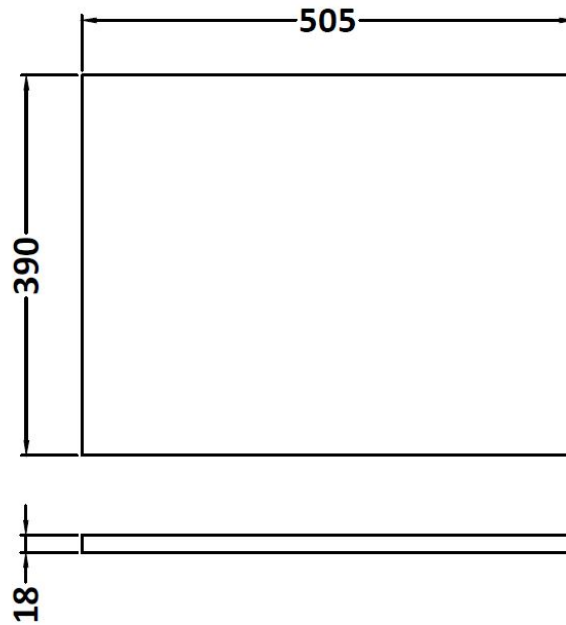

**Packaging Dimensions**

Height (mm):	450
Width (mm):	520
Depth (mm):	405
Gross Weight (kg):	12.5

**Packaging Data**

Box Colour:	Brown Cardboard Box
Box Qty:	1
Label Size:	100 x 50
Label Colour:	White Label
Label Qty:	2

Sales Code: MWD350

Description: 500 Worktop (505X390x18mm)

### Product Dimensions

Height (mm):	18
Width (mm):	505
Depth (mm):	390
Nett Weight (kg):	2

### Packaging Dimensions

Height (mm):	25
Width (mm):	525
Depth (mm):	410
Gross Weight (kg):	2