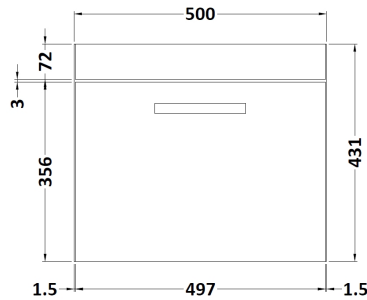

### Packaging Details

Barcode: 5056211814856

**Sales Code:** MOC382

**Description:** 500 Wall Hung Single Drawer Basin Unit

**Product Dimensions**

Height (mm):	430
Width (mm):	500
Depth (mm):	383
Nett Weight (kg):	12

**Packaging Dimensions**

Height (mm):	450
Width (mm):	520
Depth (mm):	405
Gross Weight (kg):	12.5

**Packaging Data**

Box Colour:	Brown Cardboard Box
Box Qty:	1
Label Size:	100 x 50
Label Colour:	White Label
Label Qty:	2

### Product Dimensions

Height (mm):	18
Width (mm):	505
Depth (mm):	390
Nett Weight (kg):	2

### Packaging Dimensions

Height (mm):	25
Width (mm):	525
Depth (mm):	410
Gross Weight (kg):	2