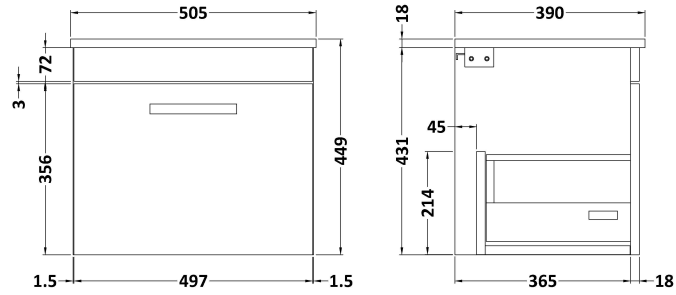

### Packaging Details

Barcode: 5056211814856

**Sales Code:** MOC382

**Description:** 500 Wall Hung Single Drawer Basin Unit

**Product Dimensions**

Height (mm):	430
Width (mm):	500
Depth (mm):	383
Nett Weight (kg):	12

**Packaging Dimensions**

Height (mm):	450
Width (mm):	520
Depth (mm):	405
Gross Weight (kg):	12.5

**Packaging Data**

Box Colour:	Brown Cardboard Box
Box Qty:	1
Label Size:	100 x 50
Label Colour:	White Label
Label Qty:	2

### Product Dimensions

Height (mm):	18
Width (mm):	505
Depth (mm):	390
Nett Weight (kg):	2

### Packaging Dimensions

Height (mm):	25
Width (mm):	525
Depth (mm):	410
Gross Weight (kg):	2