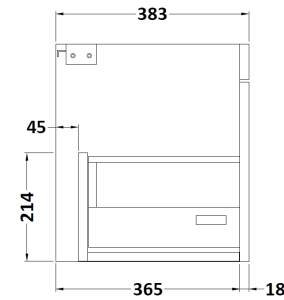

### Packaging Details

Barcode: 5056211814856

**Sales Code:** MOC382

**Description:** 500 Wall Hung Single Drawer Basin Unit

**Product Dimensions**

Height (mm):	430
Width (mm):	500
Depth (mm):	383
Nett Weight (kg):	12

**Packaging Dimensions**

Height (mm):	450
Width (mm):	520
Depth (mm):	405
Gross Weight (kg):	12.5

**Packaging Data**

Box Colour:	Brown Cardboard Box
Box Qty:	1
Label Size:	100 x 50
Label Colour:	White Label
Label Qty:	2

### Product Dimensions

Height (mm):	18
Width (mm):	505
Depth (mm):	390
Nett Weight (kg):	2

### Packaging Dimensions

Height (mm):	25
Width (mm):	525
Depth (mm):	410
Gross Weight (kg):	2