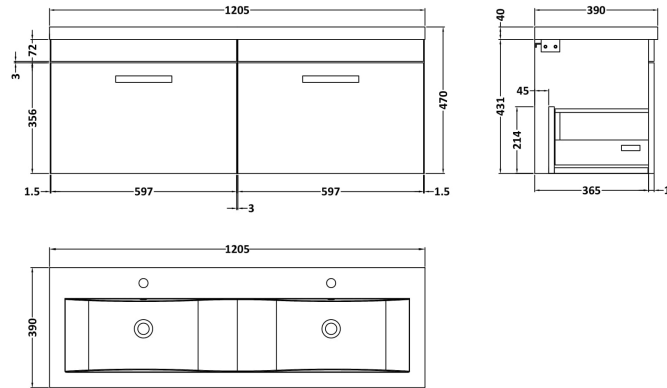

Sales Code: ATH041F

Description: 1200 Wh 2-Drawer Vanity & Double Basin

Packaging Details

Barcode: 5056211888703

Sales Code: MOE183

Description: 600 Wall Hung Single Drawer Basin Unit

Product Dimensions

Height (mm):	430
Width (mm):	600
Depth (mm):	383
Nett Weight (kg):	13

Packaging Dimensions

Height (mm):	450
Width (mm):	620
Depth (mm):	405
Gross Weight (kg):	13.5

Packaging Data

Box Colour:	Brown Cardboard Box - Printed
Box Qty:	0
Label Size:	0 x 0
Label Colour:	White Label
Label Qty:	2

Outer Box Dimensions (If Applicable)

Height (mm):	
Width (mm):	
Depth (mm):	
Gross Weight (kg):	
Barcode:	5055275880661

Product Details

Country of Origin:	China
Fitting Instruction:	No
CE Certification:	N/A
FSC Certified Materials:	Yes
Colour:	Gloss White
Construction Method:	Cam & Wood Dowel
Construction Type:	Rigid
Cabinet Finish:	MFC Painted Gloss
Fascia Finish:	Mdf Painted Gloss
Cabinet Thickness (mm):	16
Fascia Thickness (mm):	18
Drawer Included:	Yes
Drawer Type:	80mm High Metal Softclose
No of Shelves:	0
Hinge Type:	Not Applicable
Hinge Included:	Not Applicable
Adjustable Legs:	No, Not Required
Fixings Included:	Yes
Handle Style:	Contemporary
Waste Shroud:	Yes
Handle Included:	Yes, Supplied
Handle Type:	D-Shape

Sales Code: CBM424

Description: Double Ceramic Basin 1208X392

Product Dimensions

Height (mm):	390
Width (mm):	1205
Depth (mm):	175
Nett Weight (kg):	27

Packaging Dimensions

Height (mm):	205
Width (mm):	1270
Depth (mm):	510
Gross Weight (kg):	27