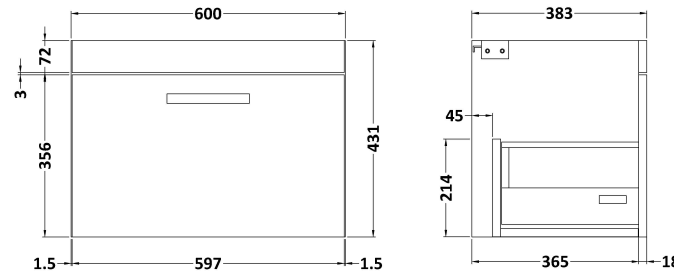

Sales Code: ATH041F

Description: 1200 Wh 2-Drawer Vanity & Double Basin

Packaging Details

Barcode: 5056211888703

Sales Code: MOE183

Description: 600 Wall Hung Single Drawer Basin Unit

Product Dimensions

Height (mm):	430
Width (mm):	600
Depth (mm):	383
Nett Weight (kg):	13

Packaging Dimensions

Height (mm):	450
Width (mm):	620
Depth (mm):	405
Gross Weight (kg):	13.5

Packaging Data

Box Colour:	Brown Cardboard Box - Printed
Box Qty:	0
Label Size:	0 x 0
Label Colour:	White Label
Label Qty:	2

Outer Box Dimensions (If Applicable)

Height (mm):	
Width (mm):	
Depth (mm):	
Gross Weight (kg):	
Barcode:	5055275880661

Product Details

Country of Origin:	China
Fitting Instruction:	No
CE Certification:	N/A
FSC Certified Materials:	Yes
Colour:	Gloss White
Construction Method:	Cam & Wood Dowel
Construction Type:	Rigid
Cabinet Finish:	MFC Painted Gloss
Fascia Finish:	Mdf Painted Gloss
Cabinet Thickness (mm):	16
Fascia Thickness (mm):	18
Drawer Included:	Yes
Drawer Type:	80mm High Metal Softclose
No of Shelves:	0
Hinge Type:	Not Applicable
Hinge Included:	Not Applicable
Adjustable Legs:	No, Not Required
Fixings Included:	Yes
Handle Style:	Contemporary
Waste Shroud:	Yes
Handle Included:	Yes, Supplied
Handle Type:	D-Shape

Sales Code: CBM424

Description: Double Ceramic Basin 1208X392

Product Dimensions

Height (mm):	390
Width (mm):	1205
Depth (mm):	175
Nett Weight (kg):	27

Packaging Dimensions

Height (mm):	205
Width (mm):	1270
Depth (mm):	510
Gross Weight (kg):	27