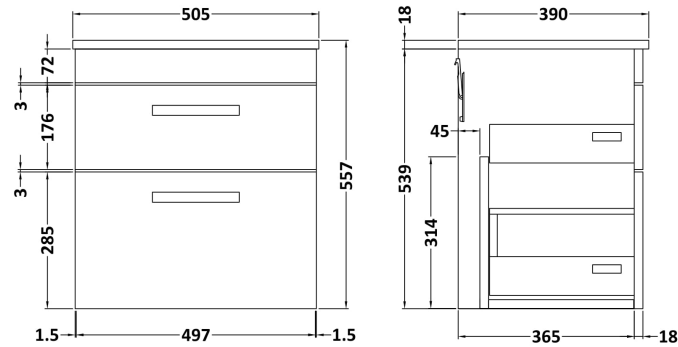

Sales Code: ATH074W

Description: 500 Wh 2-Drawer Vanity & Worktop

Packaging Details

Barcode: 5056211814887

Sales Code: MWD350

Description: 500 Worktop (505X390x18mm)

Product Dimensions

Height (mm):	18
Width (mm):	505
Depth (mm):	390
Nett Weight (kg):	2

Packaging Dimensions

Height (mm):	25
Width (mm):	525
Depth (mm):	410
Gross Weight (kg):	2

Packaging Data

Box Colour:	Brown Cardboard Box
Box Qty:	1
Label Size:	140 x 20
Label Colour:	White Label
Label Qty:	2

Sales Code: MOC392

Description: 500 Wall Hung 2-Drawer Basin Unit

Product Dimensions

Height (mm):	538
Width (mm):	500
Depth (mm):	383
Nett Weight (kg):	17.5

Packaging Dimensions

Height (mm):	560
Width (mm):	520
Depth (mm):	405
Gross Weight (kg):	18

Packaging Data

Box Colour:	Brown Cardboard Box
Box Qty:	1
Label Size:	100 x 50
Label Colour:	White Label
Label Qty:	2

Outer Box Dimensions (If Applicable)

Height (mm):	
Width (mm):	
Depth (mm):	
Gross Weight (kg):	
Barcode:	5055275869963