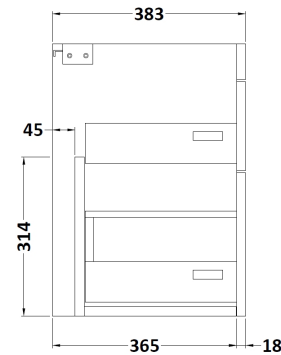

Sales Code: ATH074W

Description: 500 Wh 2-Drawer Vanity & Worktop

Packaging Details

Barcode: 5056211814887

Sales Code: MWD350

Description: 500 Worktop (505X390x18mm)

Product Dimensions

Height (mm):	18
Width (mm):	505
Depth (mm):	390
Nett Weight (kg):	2

Packaging Dimensions

Height (mm):	25
Width (mm):	525
Depth (mm):	410
Gross Weight (kg):	2

Packaging Data

Box Colour:	Brown Cardboard Box
Box Qty:	1
Label Size:	140 x 20
Label Colour:	White Label
Label Qty:	2

Sales Code: MOC392

Description: 500 Wall Hung 2-Drawer Basin Unit

Product Dimensions

Height (mm):	538
Width (mm):	500
Depth (mm):	383
Nett Weight (kg):	17.5

Packaging Dimensions

Height (mm):	560
Width (mm):	520
Depth (mm):	405
Gross Weight (kg):	18

Packaging Data

Box Colour:	Brown Cardboard Box
Box Qty:	1
Label Size:	100 x 50
Label Colour:	White Label
Label Qty:	2

Outer Box Dimensions (If Applicable)

Height (mm):	
Width (mm):	
Depth (mm):	
Gross Weight (kg):	
Barcode:	5055275869963