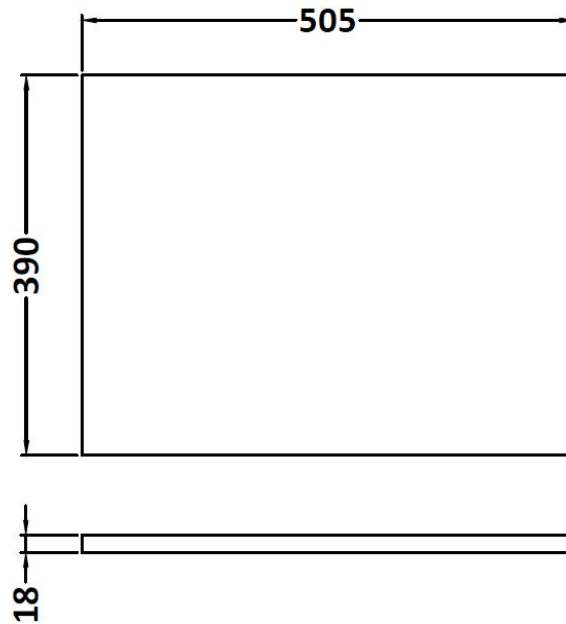

Sales Code: ATH074W

Description: 500 Wh 2-Drawer Vanity & Worktop

Packaging Details

Barcode: 5056211814887

Sales Code: MWD350

Description: 500 Worktop (505X390x18mm)

Product Dimensions

Height (mm):	18
Width (mm):	505
Depth (mm):	390
Nett Weight (kg):	2

Packaging Dimensions

Height (mm):	25
Width (mm):	525
Depth (mm):	410
Gross Weight (kg):	2

Packaging Data

Box Colour:	Brown Cardboard Box
Box Qty:	1
Label Size:	140 x 20
Label Colour:	White Label
Label Qty:	2

Sales Code: MOC392

Description: 500 Wall Hung 2-Drawer Basin Unit

Product Dimensions

Height (mm):	538
Width (mm):	500
Depth (mm):	383
Nett Weight (kg):	17.5

Packaging Dimensions

Height (mm):	560
Width (mm):	520
Depth (mm):	405
Gross Weight (kg):	18

Packaging Data

Box Colour:	Brown Cardboard Box
Box Qty:	1
Label Size:	100 x 50
Label Colour:	White Label
Label Qty:	2

Outer Box Dimensions (If Applicable)

Height (mm):	
Width (mm):	
Depth (mm):	
Gross Weight (kg):	
Barcode:	5055275869963