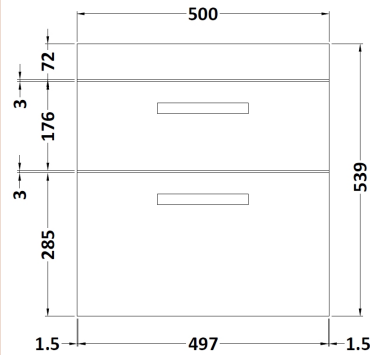

Packaging Dimensions

Height (mm):	25
Width (mm):	525
Depth (mm):	410
Gross Weight (kg):	2

Packaging Data

Box Colour:	Brown Cardboard Box
Box Qty:	1
Label Size:	140 x 20
Label Colour:	White Label
Label Qty:	2

Outer Box Dimensions (If Applicable)

Height (mm):	
Width (mm):	
Depth (mm):	
Gross Weight (kg):	
Barcode:	5055275893562

Product Details

Country of Origin:	China
Fitting Instruction:	No
CE Certification:	
FSC Certified Materials:	Yes
Colour:	Gloss Grey
Construction Method:	Not Applicable
Construction Type:	Flat-Pack
Cabinet Finish:	Not Applicable
Fascia Finish:	MFC Painted Gloss
Cabinet Thickness (mm):	
Fascia Thickness (mm):	18
Drawer Included:	Not Applicable
Drawer Type:	Not Applicable
No of Shelves:	Not Applicable
Hinge Type:	Not Applicable
Hinge Included:	Not Applicable
Adjustable Legs:	Not Applicable
Fixings Included:	Yes
Handle Style:	Not Applicable
Waste Shroud:	Not Applicable
Handle Included:	Not Applicable
Handle Type:	Not Applicable

Sales Code: MOC392

Description: 500 Wall Hung 2-Drawer Basin Unit

Product Dimensions

Height (mm):	538
Width (mm):	500
Depth (mm):	383
Nett Weight (kg):	17.5

Packaging Dimensions

Height (mm):	560
Width (mm):	520
Depth (mm):	405
Gross Weight (kg):	18

Packaging Data

Box Colour:	Brown Cardboard Box
Box Qty:	1
Label Size:	100 x 50
Label Colour:	White Label
Label Qty:	2

Outer Box Dimensions (If Applicable)

Height (mm):	
Width (mm):	
Depth (mm):	
Gross Weight (kg):	
Barcode:	5055275869963