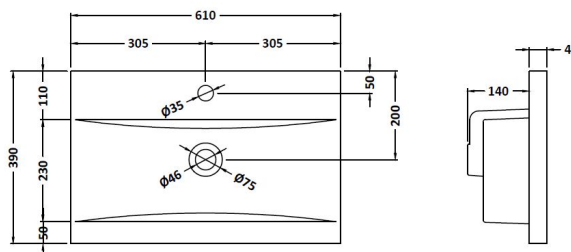

Packaging Dimensions

Height (mm):	560
Width (mm):	520
Depth (mm):	405
Gross Weight (kg):	22

Packaging Data

Box Colour:	Brown Cardboard Box
Box Qty:	1
Label Size:	100 x 50
Label Colour:	White Label
Label Qty:	2

Outer Box Dimensions (If Applicable)

Height (mm):	
Width (mm):	
Depth (mm):	
Gross Weight (kg):	
Barcode:	5056462660028

Product Details

Country of Origin:	United Kingdom
Fitting Instruction:	No
CE & UKCA:	N/A
FSC Certified Materials:	Yes
Colour:	Grey Vicenza Oak
Construction Method:	Cam & Wood Dowel
Construction Type:	Rigid
Cabinet Finish:	MFC Textured Woodgrain
Fascia Finish:	MFC Textured Woodgrain
Cabinet Thickness (mm):	18
Fascia Thickness (mm):	18
Drawer Included:	Yes
Drawer Type:	80mm High Metal S/C Inc Galler
No of Shelves:	0
Hinge Type:	Not Applicable
Hinge Included:	Not Applicable
Adjustable Legs:	No, Not Required
Fixings Included:	Yes
Handle Style:	Contemporary
Waste Shroud:	Yes
Handle Included:	Yes, Supplied
Handle Type:	D-Shape

Sales Code: NVM013

Description: 600 Mid-Edged Basin 1 Th

Product Dimensions

Height (mm):	180
Width (mm):	610
Depth (mm):	390
Nett Weight (kg):	11

Packaging Dimensions

Height (mm):	200
Width (mm):	410
Depth (mm):	630
Gross Weight (kg):	11

Packaging Data

Box Colour:	Brown Cardboard Box - Printed
Box Qty:	1
Label Size:	100 x 50
Label Colour:	White Label
Label Qty:	2

Outer Box Dimensions (If Applicable)

Height (mm):	
Width (mm):	
Depth (mm):	
Gross Weight (kg):	
Barcode:	5055369043415