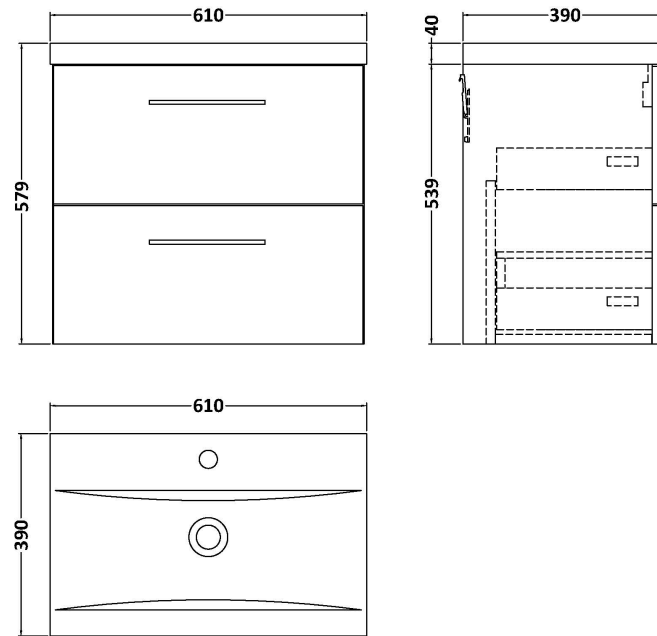

Sales Code: ARN2524A

Description: 600 Wh 2-Drawer Vanity & Basin 1

Packaging Details

Barcode: 5056462668369

Sales Code: NVF2524

Description: 600 Wh 2-Drawer Unit (365 Deep)

Product Dimensions

Height (mm):	539
Width (mm):	600
Depth (mm):	383
Nett Weight (kg):	21.5

Packaging Dimensions

Height (mm):	560
Width (mm):	520
Depth (mm):	405
Gross Weight (kg):	22

Packaging Data

Box Colour:	Brown Cardboard Box
Box Qty:	1
Label Size:	100 x 50
Label Colour:	White Label
Label Qty:	2

Sales Code: NVM013

Description: 600 Mid-Edged Basin 1 Th

Product Dimensions

Height (mm):	180
Width (mm):	610
Depth (mm):	390
Nett Weight (kg):	11

Packaging Dimensions

Height (mm):	200
Width (mm):	410
Depth (mm):	630
Gross Weight (kg):	11

Packaging Data

Box Colour:	Brown Cardboard Box - Printed
Box Qty:	1
Label Size:	100 x 50
Label Colour:	White Label
Label Qty:	2

Outer Box Dimensions (If Applicable)

Height (mm):	
Width (mm):	
Depth (mm):	
Gross Weight (kg):	
Barcode:	5055369043415