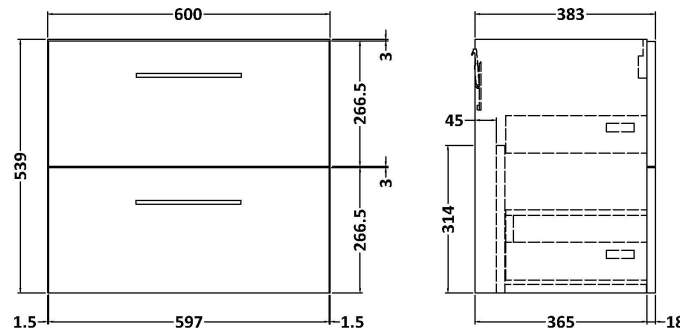

Sales Code: ARN2524A

Description: 600 Wh 2-Drawer Vanity & Basin 1

Packaging Details

Barcode: 5056462668369

Sales Code: NVF2524

Description: 600 Wh 2-Drawer Unit (365 Deep)

Product Dimensions

Height (mm):	539
Width (mm):	600
Depth (mm):	383
Nett Weight (kg):	21.5

Packaging Dimensions

Height (mm):	560
Width (mm):	520
Depth (mm):	405
Gross Weight (kg):	22

Packaging Data

Box Colour:	Brown Cardboard Box
Box Qty:	1
Label Size:	100 x 50
Label Colour:	White Label
Label Qty:	2

Sales Code: NVM013

Description: 600 Mid-Edged Basin 1 Th

Product Dimensions

Height (mm):	180
Width (mm):	610
Depth (mm):	390
Nett Weight (kg):	11

Packaging Dimensions

Height (mm):	200
Width (mm):	410
Depth (mm):	630
Gross Weight (kg):	11

Packaging Data

Box Colour:	Brown Cardboard Box - Printed
Box Qty:	1
Label Size:	100 x 50
Label Colour:	White Label
Label Qty:	2

Outer Box Dimensions (If Applicable)

Height (mm):	
Width (mm):	
Depth (mm):	
Gross Weight (kg):	
Barcode:	5055369043415