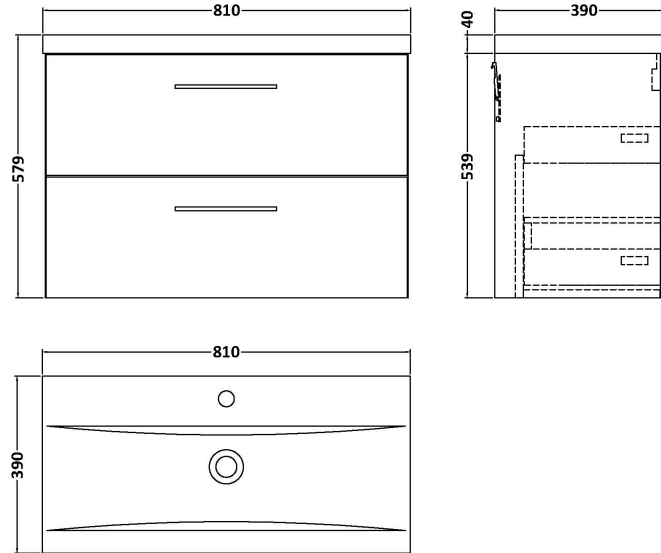

Sales Code: ARN526A

Description: 800 Wh 2-Drawer Vanity & Basin 1

Packaging Details

Barcode: 5056462669328