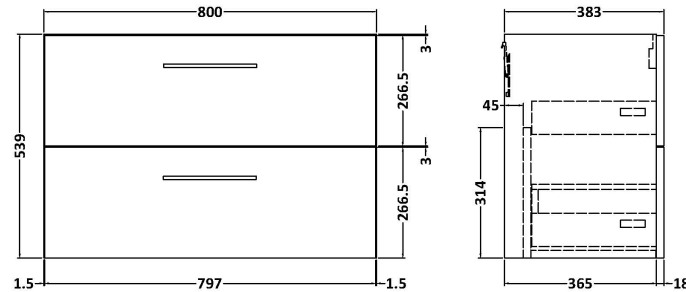

### Product Dimensions

Height (mm):	539
Width (mm):	800
Depth (mm):	383
Nett Weight (kg):	33.5

### Packaging Dimensions

Height (mm):	560
Width (mm):	820
Depth (mm):	405
Gross Weight (kg):	34

### Product Dimensions

Height (mm):	180
Width (mm):	810
Depth (mm):	390
Nett Weight (kg):	15

### Packaging Dimensions

Height (mm):	210
Width (mm):	410
Depth (mm):	830
Gross Weight (kg):	15