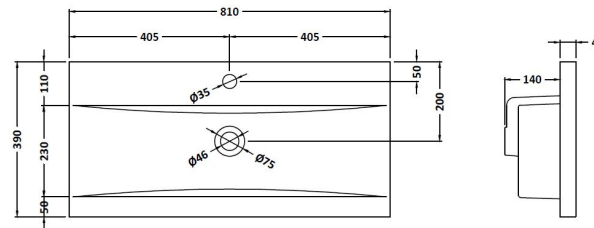

### Product Dimensions

Height (mm):	539
Width (mm):	800
Depth (mm):	383
Nett Weight (kg):	33.5

### Packaging Dimensions

Height (mm):	560
Width (mm):	820
Depth (mm):	405
Gross Weight (kg):	34

### Outer Box Dimensions (If Applicable)

Height (mm):	
Width (mm):	
Depth (mm):	
Gross Weight (kg):	
Barcode:	5056462660318

### Product Dimensions

Height (mm):	180
Width (mm):	810
Depth (mm):	390
Nett Weight (kg):	15