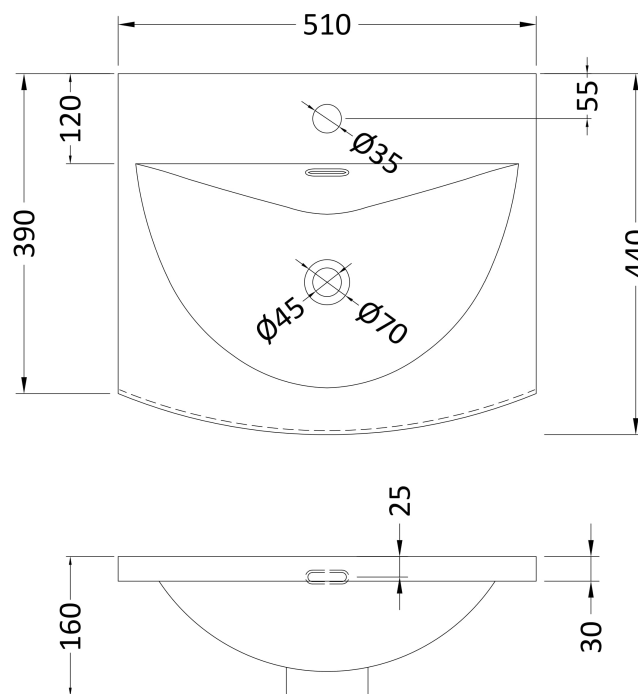

### Product Dimensions

Height (mm):	430
Width (mm):	500
Depth (mm):	383
Nett Weight (kg):	12

### Packaging Dimensions

Height (mm):	405
Width (mm):	520
Depth (mm):	450
Gross Weight (kg):	12.5

### Outer Box Dimensions (If Applicable)

Height (mm):	
Width (mm):	
Depth (mm):	
Gross Weight (kg):	
Barcode:	5055275880586

### Product Dimensions

Height (mm):	160
Width (mm):	510
Depth (mm):	440
Nett Weight (kg):	9