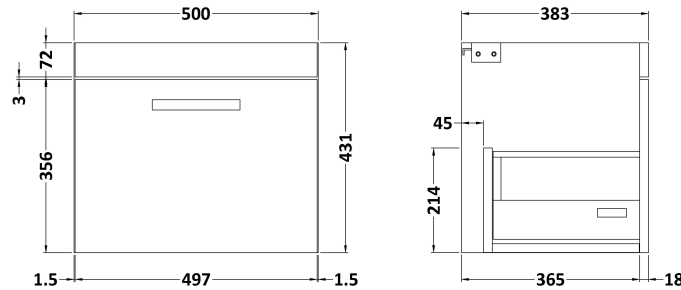

### Product Dimensions

Height (mm):	430
Width (mm):	500
Depth (mm):	383
Nett Weight (kg):	12

### Packaging Dimensions

Height (mm):	405
Width (mm):	520
Depth (mm):	450
Gross Weight (kg):	12.5

### Product Dimensions

Height (mm):	160
Width (mm):	510
Depth (mm):	440
Nett Weight (kg):	9

### Packaging Dimensions

Height (mm):	190
Width (mm):	530
Depth (mm):	415
Gross Weight (kg):	9.5