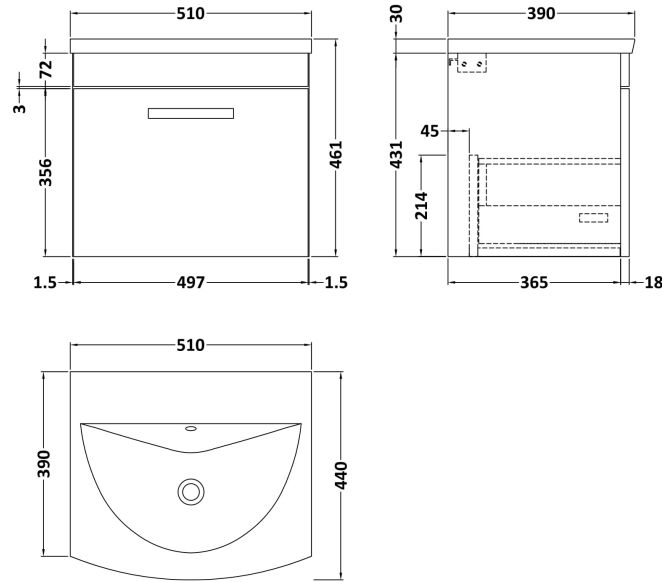

Sales Code: ATH013G

Description: 500 Wh Single Drawer Vanity & Basin 4

Packaging Details

Barcode: 5056462621333