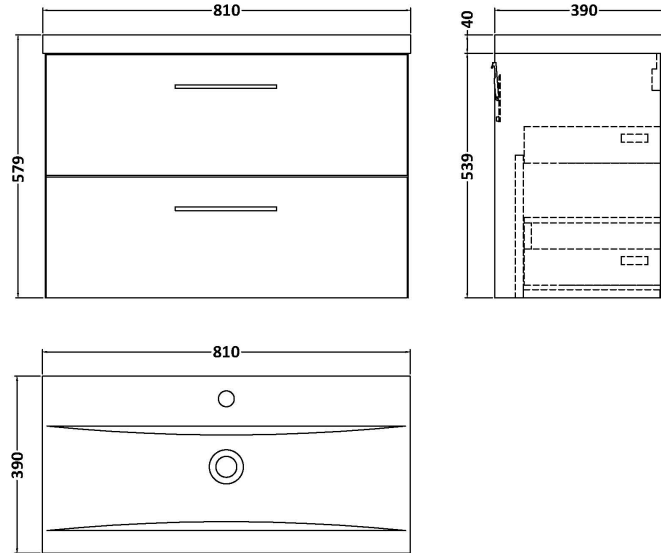

Sales Code: ARN126A

Description: 800 Wh 2-Drawer Vanity & Basin 1

Packaging Details

Barcode: 5056462669021

Sales Code: NVF126

Description: 800 Wh 2-Drawer Unit (365 Deep)

Product Dimensions

Height (mm):	539
Width (mm):	800
Depth (mm):	383
Nett Weight (kg):	33.5

Packaging Dimensions

Height (mm):	560
Width (mm):	820
Depth (mm):	405
Gross Weight (kg):	34

Packaging Data

Box Colour:	Brown Cardboard Box - Printed
Box Qty:	0
Label Size:	0 x 0
Label Colour:	Not Applicable
Label Qty:	0

Outer Box Dimensions (If Applicable)

Height (mm):	
Width (mm):	
Depth (mm):	
Gross Weight (kg):	
Barcode:	5056462614441

Product Details

Country of Origin:	China
Fitting Instruction:	No
CE & UKCA:	N/A
FSC Certified Materials:	Yes
Colour:	Gloss White
Construction Method:	Cam & Wood Dowel
Construction Type:	Rigid
Cabinet Finish:	MFC Painted Gloss
Fascia Finish:	Mdf Painted Gloss
Cabinet Thickness (mm):	16
Fascia Thickness (mm):	18
Drawer Included:	Yes
Drawer Type:	80mm High Metal S/C Inc Galler
No of Shelves:	0
Hinge Type:	Not Applicable
Hinge Included:	Not Applicable
Adjustable Legs:	No, Not Required
Fixings Included:	Yes
Handle Style:	Contemporary
Waste Shroud:	Yes
Handle Included:	Yes, Supplied
Handle Type:	D-Shape

Sales Code: NVM015

Description: 800 Mid Edged Basin 1 Th

Product Dimensions

Height (mm):	180
Width (mm):	810
Depth (mm):	390
Nett Weight (kg):	15

Packaging Dimensions

Height (mm):	210
Width (mm):	410
Depth (mm):	830
Gross Weight (kg):	15