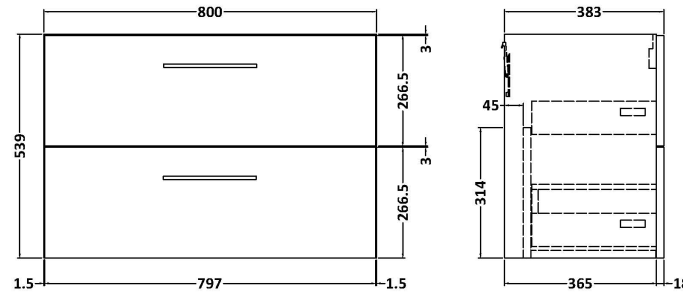

Sales Code: ARN126A

Description: 800 Wh 2-Drawer Vanity & Basin 1

Packaging Details

Barcode: 5056462669021

Sales Code: NVF126

Description: 800 Wh 2-Drawer Unit (365 Deep)

Product Dimensions

Height (mm):	539
Width (mm):	800
Depth (mm):	383
Nett Weight (kg):	33.5

Packaging Dimensions

Height (mm):	560
Width (mm):	820
Depth (mm):	405
Gross Weight (kg):	34

Packaging Data

Box Colour:	Brown Cardboard Box - Printed
Box Qty:	0
Label Size:	0 x 0
Label Colour:	Not Applicable
Label Qty:	0

Sales Code: NVM015

Description: 800 Mid Edged Basin 1 Th

Product Dimensions

Height (mm):	180
Width (mm):	810
Depth (mm):	390
Nett Weight (kg):	15

Packaging Dimensions

Height (mm):	210
Width (mm):	410
Depth (mm):	830
Gross Weight (kg):	15

Packaging Data

Box Colour:	Brown Cardboard Box
Box Qty:	1
Label Size:	100 x 50
Label Colour:	White Label
Label Qty:	2

Outer Box Dimensions (If Applicable)

Height (mm):	
Width (mm):	
Depth (mm):	
Gross Weight (kg):	
Barcode:	5055369043422