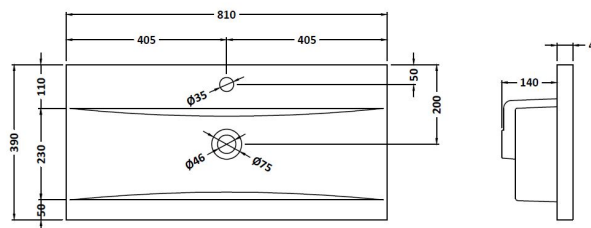

Packaging Dimensions

Height (mm):	560
Width (mm):	820
Depth (mm):	405
Gross Weight (kg):	34

Packaging Data

Box Colour:	Brown Cardboard Box - Printed
Box Qty:	0
Label Size:	0 x 0
Label Colour:	Not Applicable
Label Qty:	0

Outer Box Dimensions (If Applicable)

Height (mm):	
Width (mm):	
Depth (mm):	
Gross Weight (kg):	
Barcode:	5056462614441

Product Details

Country of Origin:	China
Fitting Instruction:	No
CE & UKCA:	N/A
FSC Certified Materials:	Yes
Colour:	Gloss White
Construction Method:	Cam & Wood Dowel
Construction Type:	Rigid
Cabinet Finish:	MFC Painted Gloss
Fascia Finish:	Mdf Painted Gloss
Cabinet Thickness (mm):	16
Fascia Thickness (mm):	18
Drawer Included:	Yes
Drawer Type:	80mm High Metal S/C Inc Galler
No of Shelves:	0
Hinge Type:	Not Applicable
Hinge Included:	Not Applicable
Adjustable Legs:	No, Not Required
Fixings Included:	Yes
Handle Style:	Contemporary
Waste Shroud:	Yes
Handle Included:	Yes, Supplied
Handle Type:	D-Shape

Sales Code: NVM015

Description: 800 Mid Edged Basin 1 Th

Product Dimensions

Height (mm):	180
Width (mm):	810
Depth (mm):	390
Nett Weight (kg):	15

Packaging Dimensions

Height (mm):	210
Width (mm):	410
Depth (mm):	830
Gross Weight (kg):	15

Packaging Data

Box Colour:	Brown Cardboard Box
Box Qty:	1
Label Size:	100 x 50
Label Colour:	White Label
Label Qty:	2

Outer Box Dimensions (If Applicable)

Height (mm):	
Width (mm):	
Depth (mm):	
Gross Weight (kg):	
Barcode:	5055369043422