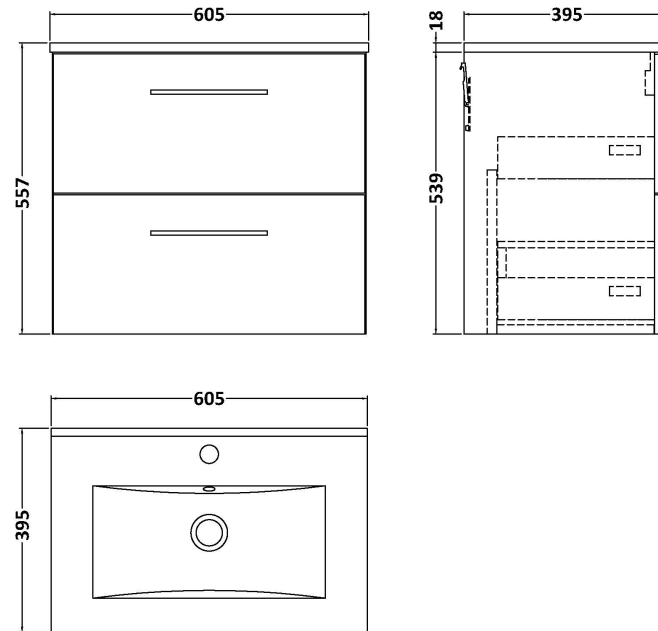

### Packaging Details

Barcode: 5056462668437

**Sales Code:** NVF624N

**Description:** 600 Wh 2-Drawer Unit (365 Deep)

**Product Dimensions**

Height (mm):	540
Width (mm):	600
Depth (mm):	383
Nett Weight (kg):	21.5

**Packaging Dimensions**

Height (mm):	560
Width (mm):	520
Depth (mm):	405
Gross Weight (kg):	22

**Packaging Data**

Box Colour:	Brown Cardboard Box
Box Qty:	1
Label Size:	100 x 50
Label Colour:	White Label
Label Qty:	2

### Product Dimensions

Height (mm):	170
Width (mm):	600
Depth (mm):	390
Nett Weight (kg):	10.76

### Packaging Dimensions

Height (mm):	200
Width (mm):	400
Depth (mm):	620
Gross Weight (kg):	10.76