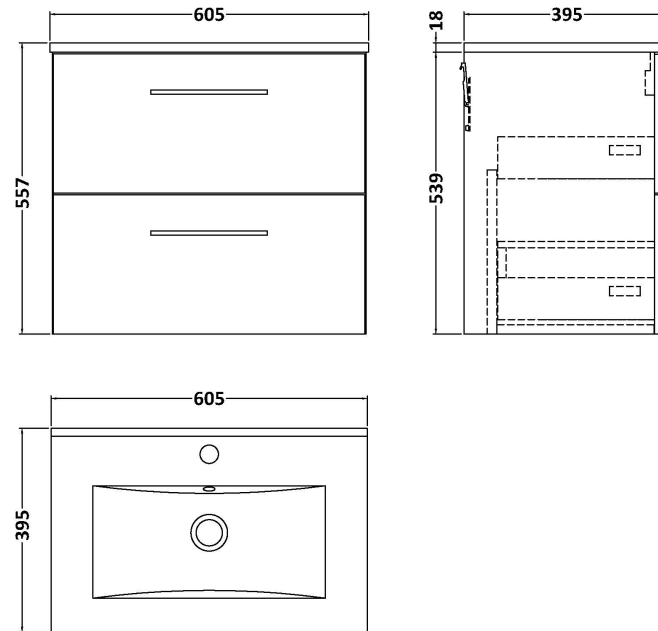

Sales Code: ARN824B

Description: 600 Wh 2-Drawer Vanity & Basin 2

Packaging Details

Barcode: 5056462668314