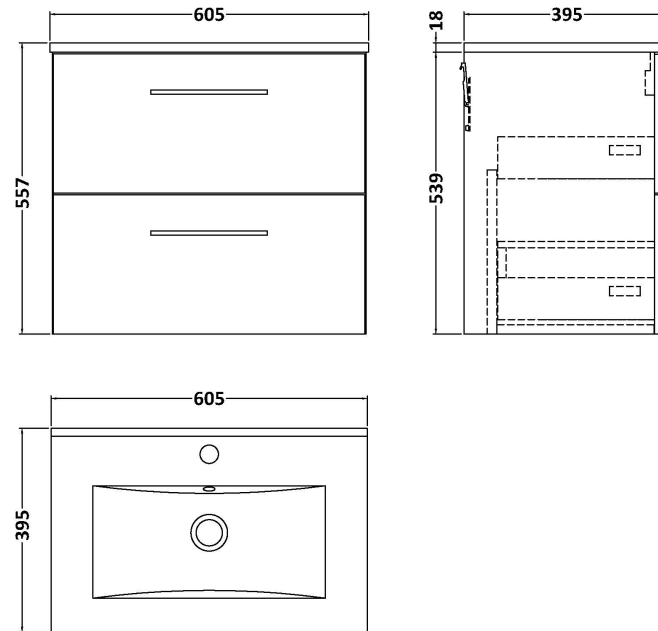

Sales Code: ARN2524B

Description: 600 Wh 2-Drawer Vanity & Basin 2

Packaging Details

Barcode: 5056462668376

Sales Code: NVF2524

Description: 600 Wh 2-Drawer Unit (365 Deep)

Product Dimensions

Height (mm):	539
Width (mm):	600
Depth (mm):	383
Nett Weight (kg):	21.5

Packaging Dimensions

Height (mm):	560
Width (mm):	520
Depth (mm):	405
Gross Weight (kg):	22

Packaging Data

Box Colour:	Brown Cardboard Box
Box Qty:	1
Label Size:	100 x 50
Label Colour:	White Label
Label Qty:	2

Outer Box Dimensions (If Applicable)

Height (mm):	
Width (mm):	
Depth (mm):	
Gross Weight (kg):	
Barcode:	5056462660028

Product Details

Country of Origin:	United Kingdom
Fitting Instruction:	No
CE & UKCA:	N/A
FSC Certified Materials:	Yes
Colour:	Grey Vicenza Oak
Construction Method:	Cam & Wood Dowel
Construction Type:	Rigid
Cabinet Finish:	MFC Textured Woodgrain
Fascia Finish:	MFC Textured Woodgrain
Cabinet Thickness (mm):	18
Fascia Thickness (mm):	18
Drawer Included:	Yes
Drawer Type:	80mm High Metal S/C Inc Galler
No of Shelves:	0
Hinge Type:	Not Applicable
Hinge Included:	Not Applicable
Adjustable Legs:	No, Not Required
Fixings Included:	Yes
Handle Style:	Contemporary
Waste Shroud:	Yes
Handle Included:	Yes, Supplied
Handle Type:	D-Shape

Sales Code: NVM003

Description: Minimalist Basin 600mm

Product Dimensions

Height (mm):	170
Width (mm):	600
Depth (mm):	390
Nett Weight (kg):	10.76

Packaging Dimensions

Height (mm):	200
Width (mm):	400
Depth (mm):	620
Gross Weight (kg):	10.76