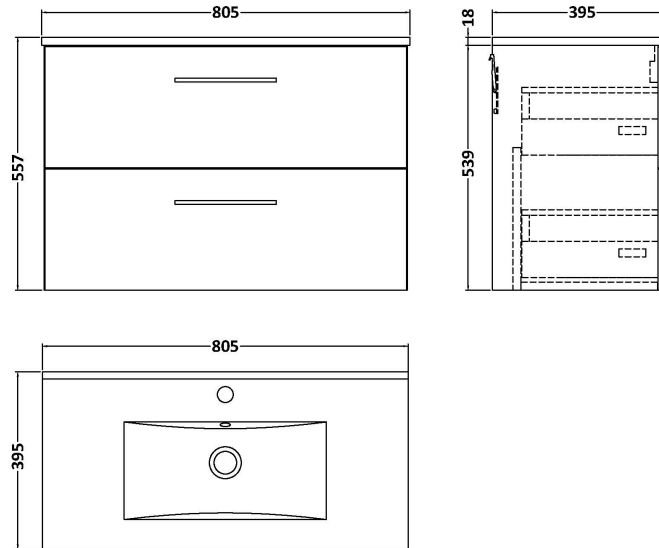

Sales Code: ARN526B

Description: 800 Wh 2-Drawer Vanity & Basin 2

Packaging Details

Barcode: 5056462669335