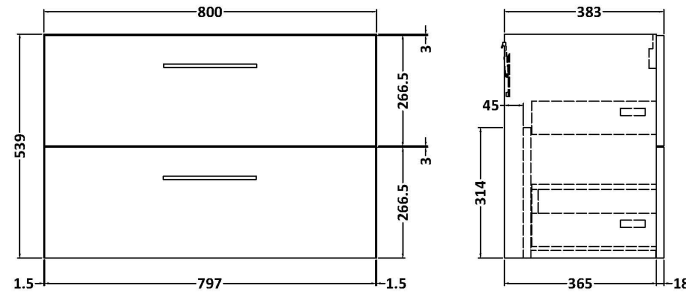

### Product Dimensions

Height (mm):	539
Width (mm):	800
Depth (mm):	383
Nett Weight (kg):	33.5

### Packaging Dimensions

Height (mm):	560
Width (mm):	820
Depth (mm):	405
Gross Weight (kg):	34

### Product Dimensions

Height (mm):	170
Width (mm):	800
Depth (mm):	390
Nett Weight (kg):	16.9

### Packaging Dimensions

Height (mm):	400
Width (mm):	820
Depth (mm):	200
Gross Weight (kg):	16.9