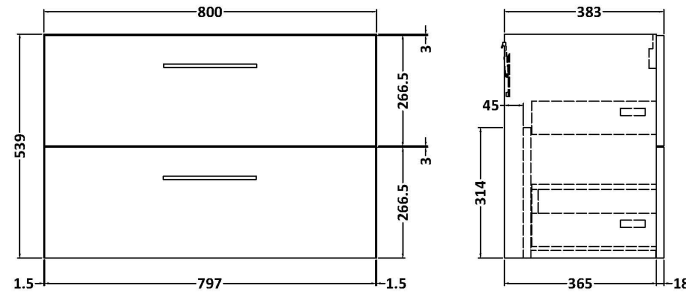

### Product Dimensions

Height (mm):	540
Width (mm):	800
Depth (mm):	383
Nett Weight (kg):	33.5

### Packaging Dimensions

Height (mm):	560
Width (mm):	820
Depth (mm):	405
Gross Weight (kg):	34

### Product Dimensions

Height (mm):	170
Width (mm):	800
Depth (mm):	390
Nett Weight (kg):	16.9

### Packaging Dimensions

Height (mm):	400
Width (mm):	820
Depth (mm):	200
Gross Weight (kg):	16.9