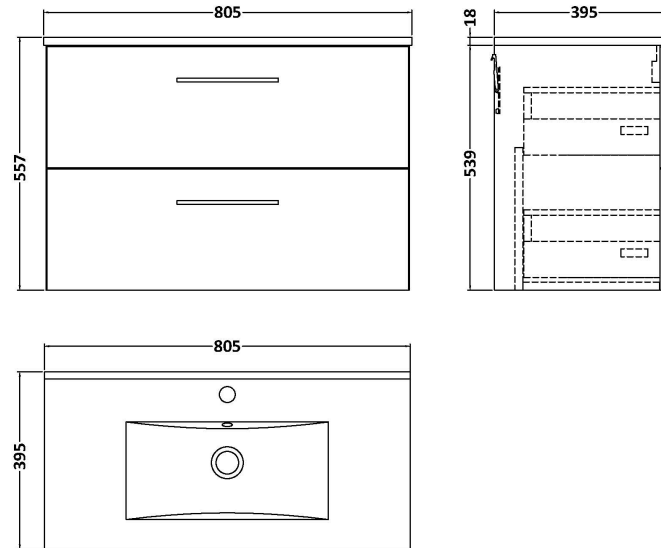

Sales Code: ARN826B

Description: 800 Wh 2-Drawer Vanity & Basin 2

Packaging Details

Barcode: 5056462669151