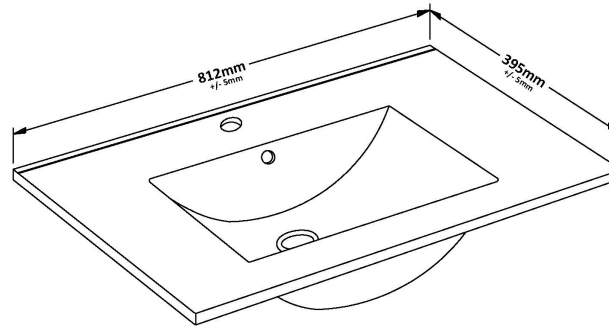

Packaging Dimensions

Height (mm):	560
Width (mm):	820
Depth (mm):	405
Gross Weight (kg):	34

Packaging Data

Box Colour:	Brown Cardboard Box
Box Qty:	1
Label Size:	100 x 50
Label Colour:	White Label
Label Qty:	2

Outer Box Dimensions (If Applicable)

Height (mm):	
Width (mm):	
Depth (mm):	
Gross Weight (kg):	
Barcode:	5056462660035

Product Details

Country of Origin:	United Kingdom
Fitting Instruction:	No
CE & UKCA:	N/A
FSC Certified Materials:	Yes
Colour:	Grey Vicenza Oak
Construction Method:	Cam & Wood Dowel
Construction Type:	Rigid
Cabinet Finish:	MFC Textured Woodgrain
Fascia Finish:	MFC Textured Woodgrain
Cabinet Thickness (mm):	18
Fascia Thickness (mm):	18
Drawer Included:	Yes
Drawer Type:	80mm High Metal S/C Inc Galler
No of Shelves:	0
Hinge Type:	Not Applicable
Hinge Included:	Not Applicable
Adjustable Legs:	No, Not Required
Fixings Included:	Yes
Handle Style:	Contemporary
Waste Shroud:	Yes
Handle Included:	Yes, Supplied
Handle Type:	D-Shape

Sales Code: NVM005

Description: Minimalist Basin 800mm

Product Dimensions

Height (mm):	170
Width (mm):	800
Depth (mm):	390
Nett Weight (kg):	16.9

Packaging Dimensions

Height (mm):	400
Width (mm):	820
Depth (mm):	200
Gross Weight (kg):	16.9

Packaging Data

Box Colour:	Brown Cardboard Box - Printed
Box Qty:	1
Label Size:	100 x 50
Label Colour:	White Label
Label Qty:	2

Outer Box Dimensions (If Applicable)

Height (mm):	
Width (mm):	
Depth (mm):	
Gross Weight (kg):	
Barcode:	5055146194675