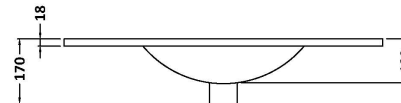

Packaging Dimensions

Height (mm):	560
Width (mm):	820
Depth (mm):	405
Gross Weight (kg):	34

Packaging Data

Box Colour:	Brown Cardboard Box
Box Qty:	1
Label Size:	100 x 50
Label Colour:	White Label
Label Qty:	2

Outer Box Dimensions (If Applicable)

Height (mm):	
Width (mm):	
Depth (mm):	
Gross Weight (kg):	
Barcode:	5056462660035

Product Details

Country of Origin:	United Kingdom
Fitting Instruction:	No
CE & UKCA:	N/A
FSC Certified Materials:	Yes
Colour:	Grey Vicenza Oak
Construction Method:	Cam & Wood Dowel
Construction Type:	Rigid
Cabinet Finish:	MFC Textured Woodgrain
Fascia Finish:	MFC Textured Woodgrain
Cabinet Thickness (mm):	18
Fascia Thickness (mm):	18
Drawer Included:	Yes
Drawer Type:	80mm High Metal S/C Inc Galler
No of Shelves:	0
Hinge Type:	Not Applicable
Hinge Included:	Not Applicable
Adjustable Legs:	No, Not Required
Fixings Included:	Yes
Handle Style:	Contemporary
Waste Shroud:	Yes
Handle Included:	Yes, Supplied
Handle Type:	D-Shape

Sales Code: NVM005

Description: Minimalist Basin 800mm

Product Dimensions

Height (mm):	170
Width (mm):	800
Depth (mm):	390
Nett Weight (kg):	16.9

Packaging Dimensions

Height (mm):	400
Width (mm):	820
Depth (mm):	200
Gross Weight (kg):	16.9

Packaging Data

Box Colour:	Brown Cardboard Box - Printed
Box Qty:	1
Label Size:	100 x 50
Label Colour:	White Label
Label Qty:	2

Outer Box Dimensions (If Applicable)

Height (mm):	
Width (mm):	
Depth (mm):	
Gross Weight (kg):	
Barcode:	5055146194675