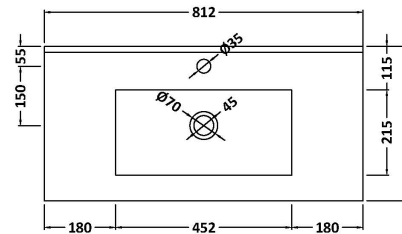

Packaging Dimensions

Height (mm):	560
Width (mm):	820
Depth (mm):	405
Gross Weight (kg):	34

Packaging Data

Box Colour:	Brown Cardboard Box
Box Qty:	1
Label Size:	100 x 50
Label Colour:	White Label
Label Qty:	2

Outer Box Dimensions (If Applicable)

Height (mm):	
Width (mm):	
Depth (mm):	
Gross Weight (kg):	
Barcode:	5056462660035

Product Details

Country of Origin:	United Kingdom
Fitting Instruction:	No
CE & UKCA:	N/A
FSC Certified Materials:	Yes
Colour:	Grey Vicenza Oak
Construction Method:	Cam & Wood Dowel
Construction Type:	Rigid
Cabinet Finish:	MFC Textured Woodgrain
Fascia Finish:	MFC Textured Woodgrain
Cabinet Thickness (mm):	18
Fascia Thickness (mm):	18
Drawer Included:	Yes
Drawer Type:	80mm High Metal S/C Inc Galler
No of Shelves:	0
Hinge Type:	Not Applicable
Hinge Included:	Not Applicable
Adjustable Legs:	No, Not Required
Fixings Included:	Yes
Handle Style:	Contemporary
Waste Shroud:	Yes
Handle Included:	Yes, Supplied
Handle Type:	D-Shape

Sales Code: NVM005

Description: Minimalist Basin 800mm

Product Dimensions

Height (mm):	170
Width (mm):	800
Depth (mm):	390
Nett Weight (kg):	16.9

Packaging Dimensions

Height (mm):	400
Width (mm):	820
Depth (mm):	200
Gross Weight (kg):	16.9

Packaging Data

Box Colour:	Brown Cardboard Box - Printed
Box Qty:	1
Label Size:	100 x 50
Label Colour:	White Label
Label Qty:	2

Outer Box Dimensions (If Applicable)

Height (mm):	
Width (mm):	
Depth (mm):	
Gross Weight (kg):	
Barcode:	5055146194675