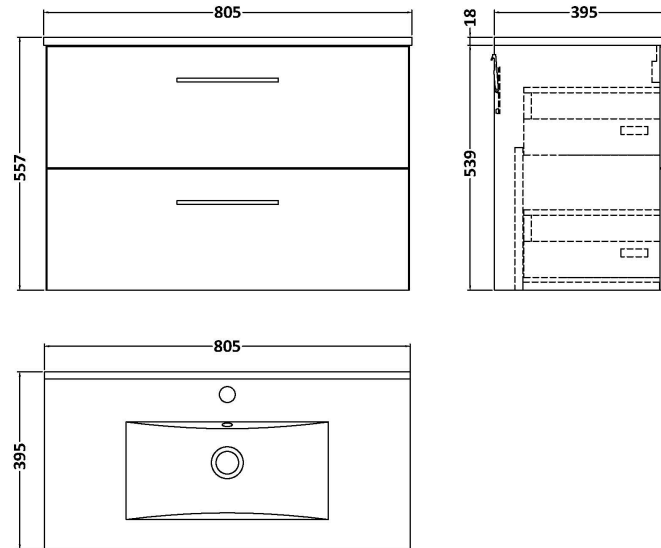

Sales Code: ARN2526B

Description: 800 Wh 2-Drawer Vanity & Basin 2

Packaging Details

Barcode: 5056462669212

Sales Code: NVF2526

Description: 800 Wh 2-Drawer Unit (365 Deep)

Product Dimensions

Height (mm):	539
Width (mm):	800
Depth (mm):	383
Nett Weight (kg):	33.5

Packaging Dimensions

Height (mm):	560
Width (mm):	820
Depth (mm):	405
Gross Weight (kg):	34

Packaging Data

Box Colour:	Brown Cardboard Box
Box Qty:	1
Label Size:	100 x 50
Label Colour:	White Label
Label Qty:	2

Outer Box Dimensions (If Applicable)

Height (mm):	
Width (mm):	
Depth (mm):	
Gross Weight (kg):	
Barcode:	5056462660035

Product Details

Country of Origin:	United Kingdom
Fitting Instruction:	No
CE & UKCA:	N/A
FSC Certified Materials:	Yes
Colour:	Grey Vicenza Oak
Construction Method:	Cam & Wood Dowel
Construction Type:	Rigid
Cabinet Finish:	MFC Textured Woodgrain
Fascia Finish:	MFC Textured Woodgrain
Cabinet Thickness (mm):	18
Fascia Thickness (mm):	18
Drawer Included:	Yes
Drawer Type:	80mm High Metal S/C Inc Galler
No of Shelves:	0
Hinge Type:	Not Applicable
Hinge Included:	Not Applicable
Adjustable Legs:	No, Not Required
Fixings Included:	Yes
Handle Style:	Contemporary
Waste Shroud:	Yes
Handle Included:	Yes, Supplied
Handle Type:	D-Shape

Sales Code: NVM005

Description: Minimalist Basin 800mm

Product Dimensions

Height (mm):	170
Width (mm):	800
Depth (mm):	390
Nett Weight (kg):	16.9

Packaging Dimensions

Height (mm):	400
Width (mm):	820
Depth (mm):	200
Gross Weight (kg):	16.9