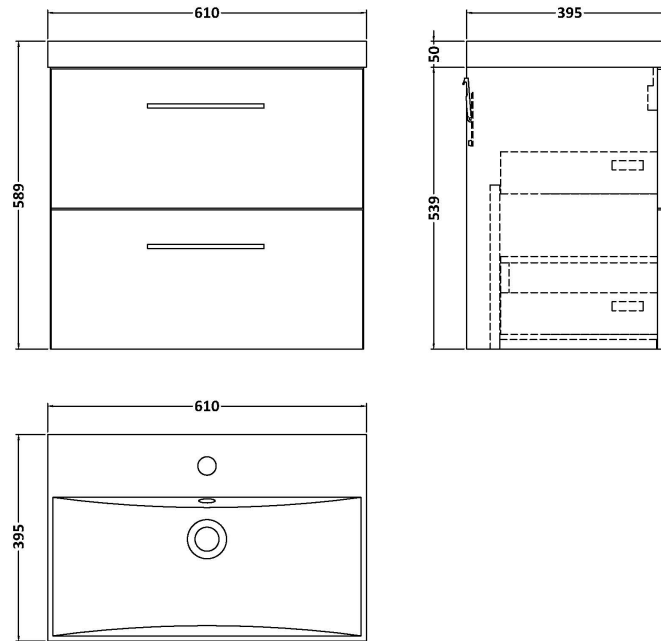

Sales Code: ARN524D

Description: 600 Wh 2-Drawer Vanity & Basin 3

Packaging Details

Barcode: 5056462668505