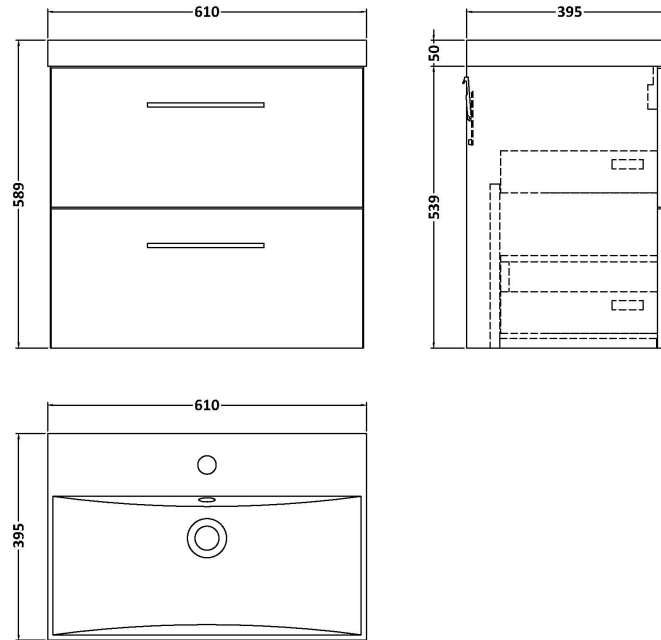

Sales Code: ARN624D

Description: 600 Wh 2-Drawer Vanity & Basin 3

Packaging Details

Barcode: 5056462668444

Sales Code: NVF624N

Description: 600 Wh 2-Drawer Unit (365 Deep)

Product Dimensions

Height (mm):	540
Width (mm):	600
Depth (mm):	383
Nett Weight (kg):	21.5

Packaging Dimensions

Height (mm):	560
Width (mm):	520
Depth (mm):	405
Gross Weight (kg):	22

Packaging Data

Box Colour:	Brown Cardboard Box
Box Qty:	1
Label Size:	100 x 50
Label Colour:	White Label
Label Qty:	2

Outer Box Dimensions (If Applicable)

Height (mm):	
Width (mm):	
Depth (mm):	
Gross Weight (kg):	
Barcode:	5056462660288

Product Details

Country of Origin:	United Kingdom
Fitting Instruction:	No
CE & UKCA:	N/A
FSC Certified Materials:	Yes
Colour:	Black Woodgrain
Construction Method:	Cam & Wood Dowel
Construction Type:	Rigid
Cabinet Finish:	MFC Textured Woodgrain
Fascia Finish:	MFC Textured Woodgrain
Cabinet Thickness (mm):	18
Fascia Thickness (mm):	18
Drawer Included:	Yes
Drawer Type:	80mm High Metal S/C Inc Galler
No of Shelves:	0
Hinge Type:	Not Applicable
Hinge Included:	Not Applicable
Adjustable Legs:	No, Not Required
Fixings Included:	Yes
Handle Style:	Contemporary
Waste Shroud:	Yes
Handle Included:	Yes, Supplied
Handle Type:	D-Shape

Sales Code: NVM033

Description: 600 Thin Edged Basin 1Th

Product Dimensions

Height (mm):	170
Width (mm):	610
Depth (mm):	395
Nett Weight (kg):	11

Packaging Dimensions

Height (mm):	190
Width (mm):	630
Depth (mm):	415
Gross Weight (kg):	11.5