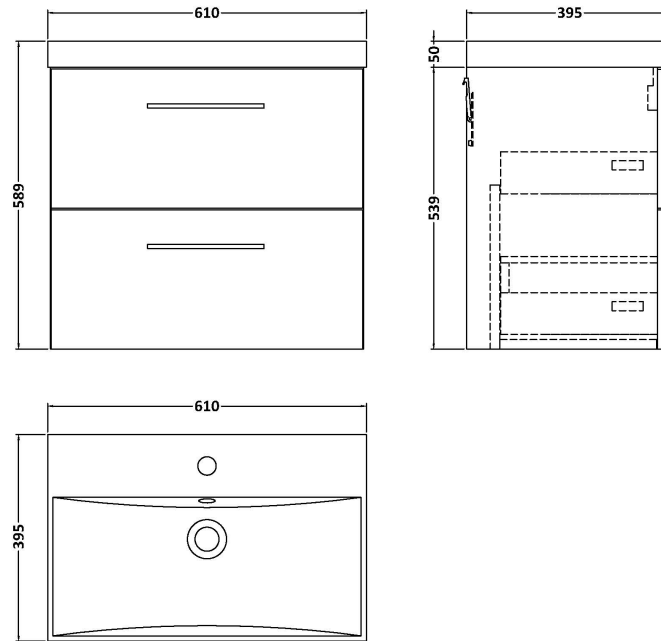

Sales Code: ARN824D

Description: 600 Wh 2-Drawer Vanity & Basin 3

Packaging Details

Barcode: 5056462668321

Sales Code: NVF824

Description: 600 Wh 2-Drawer Unit (365 Deep)

Product Dimensions

Height (mm):	540
Width (mm):	600
Depth (mm):	383
Nett Weight (kg):	21.5

Packaging Dimensions

Height (mm):	560
Width (mm):	620
Depth (mm):	405
Gross Weight (kg):	22

Packaging Data

Box Colour:	Brown Cardboard Box - Printed	
Box Qty:	0	
Label Size:	0 x 0	
Label Colour:	White Label	
Label Qty:	2	

Outer Box Dimensions (If Applicable)

Height (mm):	
Width (mm):	
Depth (mm):	
Gross Weight (kg):	
Barcode:	5056462658063

Product Details

Country of Origin:	China
Fitting Instruction:	No
CE & UKCA:	N/A
FSC Certified Materials:	Yes
Colour:	Satin Green
Construction Method:	Cam & Wood Dowel
Construction Type:	Rigid
Cabinet Finish:	MFC Painted Matt
Fascia Finish:	Mdf Painted Matt
Cabinet Thickness (mm):	16
Fascia Thickness (mm):	18
Drawer Included:	Yes
Drawer Type:	80mm High Metal S/C Inc Galler
No of Shelves:	0
Hinge Type:	Not Applicable
Hinge Included:	Not Applicable
Adjustable Legs:	No, Not Required
Fixings Included:	Yes
Handle Style:	Contemporary
Waste Shroud:	Yes
Handle Included:	Yes, Supplied
Handle Type:	D-Shape

Sales Code: NVM033

Description: 600 Thin Edged Basin 1Th

Product Dimensions

Height (mm):	170
Width (mm):	610
Depth (mm):	395
Nett Weight (kg):	11

Packaging Dimensions

Height (mm):	190
Width (mm):	630
Depth (mm):	415
Gross Weight (kg):	11.5