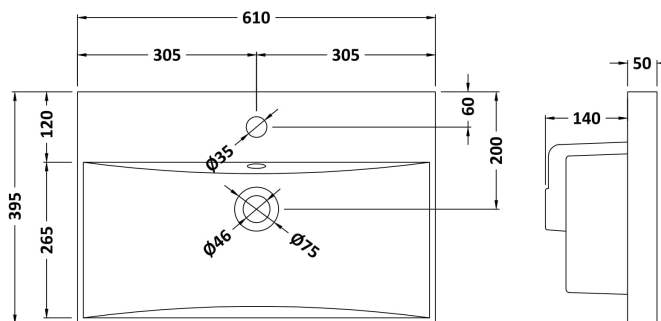

Packaging Dimensions

Height (mm):	560
Width (mm):	620
Depth (mm):	405
Gross Weight (kg):	22

Packaging Data

Box Colour:	Brown Cardboard Box - Printed	
Box Qty:	0	
Label Size:	0 x 0	
Label Colour:	White Label	
Label Qty:	2	

Outer Box Dimensions (If Applicable)

Height (mm):	
Width (mm):	
Depth (mm):	
Gross Weight (kg):	
Barcode:	5056462658063

Product Details

Country of Origin:	China
Fitting Instruction:	No
CE & UKCA:	N/A
FSC Certified Materials:	Yes
Colour:	Satin Green
Construction Method:	Cam & Wood Dowel
Construction Type:	Rigid
Cabinet Finish:	MFC Painted Matt
Fascia Finish:	Mdf Painted Matt
Cabinet Thickness (mm):	16
Fascia Thickness (mm):	18
Drawer Included:	Yes
Drawer Type:	80mm High Metal S/C Inc Galler
No of Shelves:	0
Hinge Type:	Not Applicable
Hinge Included:	Not Applicable
Adjustable Legs:	No, Not Required
Fixings Included:	Yes
Handle Style:	Contemporary
Waste Shroud:	Yes
Handle Included:	Yes, Supplied
Handle Type:	D-Shape

Sales Code: NVM033

Description: 600 Thin Edged Basin 1Th

Product Dimensions

Height (mm):	170
Width (mm):	610
Depth (mm):	395
Nett Weight (kg):	11

Packaging Dimensions

Height (mm):	190
Width (mm):	630
Depth (mm):	415
Gross Weight (kg):	11.5

Packaging Data

Box Colour:	Brown Cardboard Box - Printed
Box Qty:	1
Label Size:	100 x 50
Label Colour:	White Label
Label Qty:	2

Outer Box Dimensions (If Applicable)

Height (mm):	
Width (mm):	
Depth (mm):	
Gross Weight (kg):	
Barcode:	5056211853428