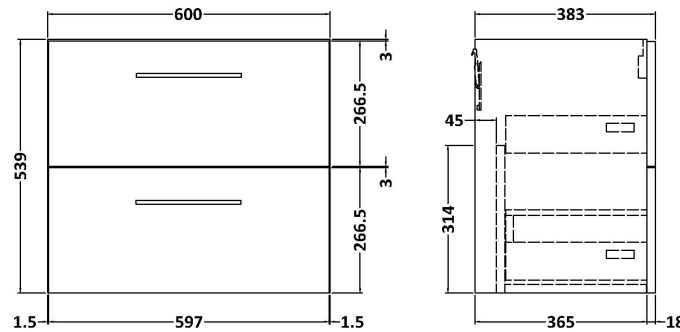

Sales Code: ARN824D

Description: 600 Wh 2-Drawer Vanity & Basin 3

Packaging Details

Barcode: 5056462668321

Sales Code: NVF824

Description: 600 Wh 2-Drawer Unit (365 Deep)

Product Dimensions

Height (mm):	540
Width (mm):	600
Depth (mm):	383
Nett Weight (kg):	21.5

Packaging Dimensions

Height (mm):	560
Width (mm):	620
Depth (mm):	405
Gross Weight (kg):	22

Packaging Data

Box Colour:	Brown Cardboard Box - Printed	
Box Qty:	0	
Label Size:	0 x 0	
Label Colour:	White Label	
Label Qty:	2	

Sales Code: NVM033

Description: 600 Thin Edged Basin 1Th

Product Dimensions

Height (mm):	170
Width (mm):	610
Depth (mm):	395
Nett Weight (kg):	11

Packaging Dimensions

Height (mm):	190
Width (mm):	630
Depth (mm):	415
Gross Weight (kg):	11.5

Packaging Data

Box Colour:	Brown Cardboard Box - Printed
Box Qty:	1
Label Size:	100 x 50
Label Colour:	White Label
Label Qty:	2

Outer Box Dimensions (If Applicable)

Height (mm):	
Width (mm):	
Depth (mm):	
Gross Weight (kg):	
Barcode:	5056211853428