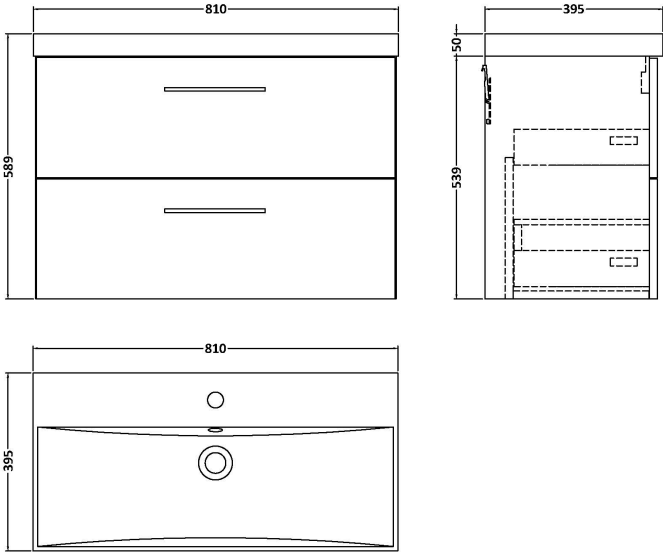

Sales Code: ARN1726D

Description: 800 Wh 2-Drawer Vanity & Basin 3

Packaging Details

Barcode: 5056462669403

Sales Code: NVF1726

Description: 800 Wh 2-Drawer Unit (365 Deep)

Product Dimensions

Height (mm):	539
Width (mm):	800
Depth (mm):	383
Nett Weight (kg):	33.5

Packaging Dimensions

Height (mm):	560
Width (mm):	820
Depth (mm):	405
Gross Weight (kg):	34

Packaging Data

Box Colour:	Brown Cardboard Box
Box Qty:	1
Label Size:	100 x 50
Label Colour:	White Label
Label Qty:	2

Outer Box Dimensions (If Applicable)

Height (mm):	
Width (mm):	
Depth (mm):	
Gross Weight (kg):	
Barcode:	5056462658100

Product Details

Country of Origin:	China
Fitting Instruction:	No
CE & UKCA:	N/A
FSC Certified Materials:	Yes
Colour:	Electric Blue
Construction Method:	Cam & Wood Dowel
Construction Type:	Rigid
Cabinet Finish:	MFC Smooth Matt
Fascia Finish:	MFC Smooth Matt
Cabinet Thickness (mm):	18
Fascia Thickness (mm):	18
Drawer Included:	Yes
Drawer Type:	80mm High Metal S/C Inc Galler
No of Shelves:	0
Hinge Type:	Not Applicable
Hinge Included:	Not Applicable
Adjustable Legs:	No, Not Required
Fixings Included:	Yes
Handle Style:	Contemporary
Waste Shroud:	Yes
Handle Included:	Yes, Supplied
Handle Type:	D-Shape

Sales Code: NVM035

Description: 800 Thin Edged Basin 1Th

Product Dimensions

Height (mm):	170
Width (mm):	810
Depth (mm):	395
Nett Weight (kg):	14.5

Packaging Dimensions

Height (mm):	190
Width (mm):	830
Depth (mm):	415
Gross Weight (kg):	15