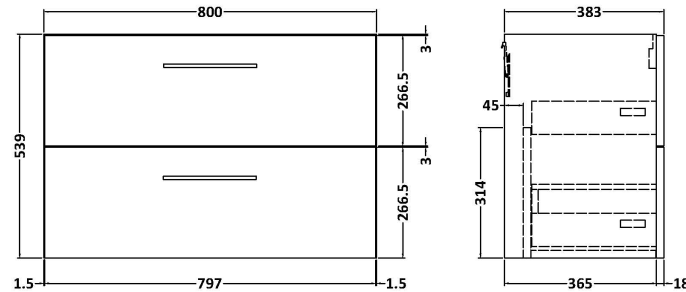

Sales Code: ARN1726D

Description: 800 Wh 2-Drawer Vanity & Basin 3

Packaging Details

Barcode: 5056462669403

Sales Code: NVF1726

Description: 800 Wh 2-Drawer Unit (365 Deep)

Product Dimensions

Height (mm):	539
Width (mm):	800
Depth (mm):	383
Nett Weight (kg):	33.5

Packaging Dimensions

Height (mm):	560
Width (mm):	820
Depth (mm):	405
Gross Weight (kg):	34

Packaging Data

Box Colour:	Brown Cardboard Box
Box Qty:	1
Label Size:	100 x 50
Label Colour:	White Label
Label Qty:	2

Sales Code: NVM035

Description: 800 Thin Edged Basin 1Th

Product Dimensions

Height (mm):	170
Width (mm):	810
Depth (mm):	395
Nett Weight (kg):	14.5

Packaging Dimensions

Height (mm):	190
Width (mm):	830
Depth (mm):	415
Gross Weight (kg):	15

Packaging Data

Box Colour:	Brown Cardboard Box
Box Qty:	1
Label Size:	100 x 50
Label Colour:	White Label
Label Qty:	2

Outer Box Dimensions (If Applicable)

Height (mm):	
Width (mm):	
Depth (mm):	
Gross Weight (kg):	
Barcode:	5056211853435