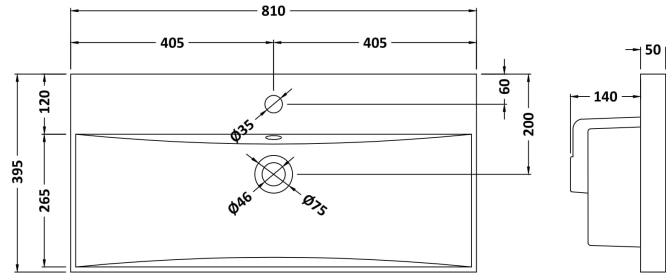

Packaging Dimensions

Height (mm):	560
Width (mm):	820
Depth (mm):	405
Gross Weight (kg):	34

Packaging Data

Box Colour:	Brown Cardboard Box
Box Qty:	1
Label Size:	100 x 50
Label Colour:	White Label
Label Qty:	2

Outer Box Dimensions (If Applicable)

Height (mm):	
Width (mm):	
Depth (mm):	
Gross Weight (kg):	
Barcode:	5056462658100

Product Details

Country of Origin:	China
Fitting Instruction:	No
CE & UKCA:	N/A
FSC Certified Materials:	Yes
Colour:	Electric Blue
Construction Method:	Cam & Wood Dowel
Construction Type:	Rigid
Cabinet Finish:	MFC Smooth Matt
Fascia Finish:	MFC Smooth Matt
Cabinet Thickness (mm):	18
Fascia Thickness (mm):	18
Drawer Included:	Yes
Drawer Type:	80mm High Metal S/C Inc Galler
No of Shelves:	0
Hinge Type:	Not Applicable
Hinge Included:	Not Applicable
Adjustable Legs:	No, Not Required
Fixings Included:	Yes
Handle Style:	Contemporary
Waste Shroud:	Yes
Handle Included:	Yes, Supplied
Handle Type:	D-Shape

Sales Code: NVM035

Description: 800 Thin Edged Basin 1Th

Product Dimensions

Height (mm):	170
Width (mm):	810
Depth (mm):	395
Nett Weight (kg):	14.5

Packaging Dimensions

Height (mm):	190
Width (mm):	830
Depth (mm):	415
Gross Weight (kg):	15

Packaging Data

Box Colour:	Brown Cardboard Box
Box Qty:	1
Label Size:	100 x 50
Label Colour:	White Label
Label Qty:	2

Outer Box Dimensions (If Applicable)

Height (mm):	
Width (mm):	
Depth (mm):	
Gross Weight (kg):	
Barcode:	5056211853435