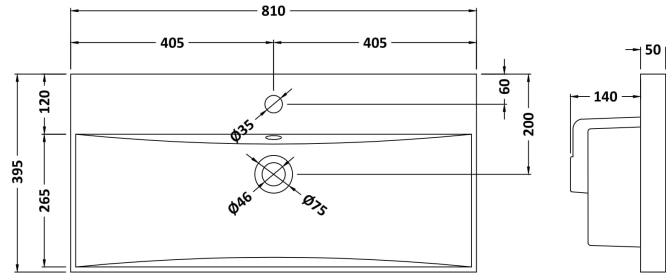

### Product Dimensions

Height (mm):	540
Width (mm):	800
Depth (mm):	383
Nett Weight (kg):	33.5

### Packaging Dimensions

Height (mm):	560
Width (mm):	820
Depth (mm):	405
Gross Weight (kg):	34

### Outer Box Dimensions (If Applicable)

Height (mm):	
Width (mm):	
Depth (mm):	
Gross Weight (kg):	
Barcode:	5056462658094

### Product Dimensions

Height (mm):	170
Width (mm):	810
Depth (mm):	395
Nett Weight (kg):	14.5