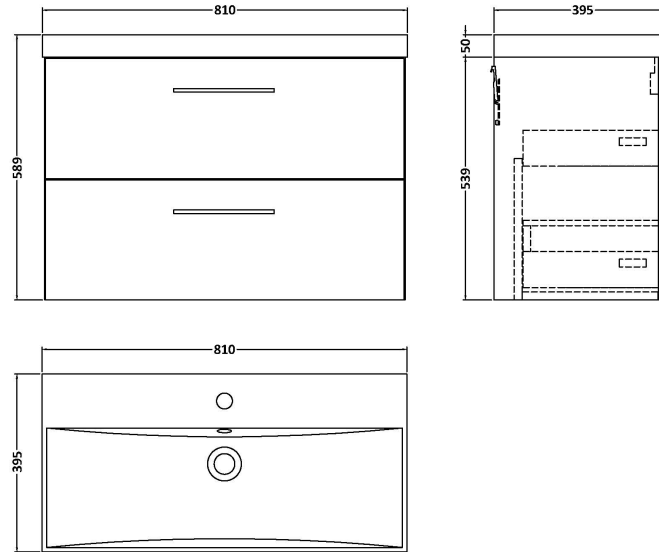

Sales Code: ARN826D

Description: 800 Wh 2-Drawer Vanity & Basin 3

Packaging Details

Barcode: 5056462669168