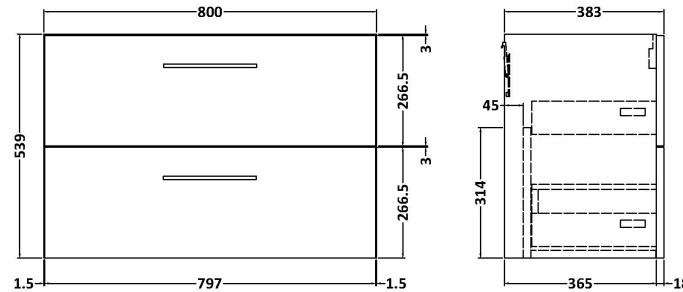

### Product Dimensions

Height (mm):	540
Width (mm):	800
Depth (mm):	383
Nett Weight (kg):	33.5

### Packaging Dimensions

Height (mm):	560
Width (mm):	820
Depth (mm):	405
Gross Weight (kg):	34

### Product Dimensions

Height (mm):	170
Width (mm):	810
Depth (mm):	395
Nett Weight (kg):	14.5

### Packaging Dimensions

Height (mm):	190
Width (mm):	830
Depth (mm):	415
Gross Weight (kg):	15