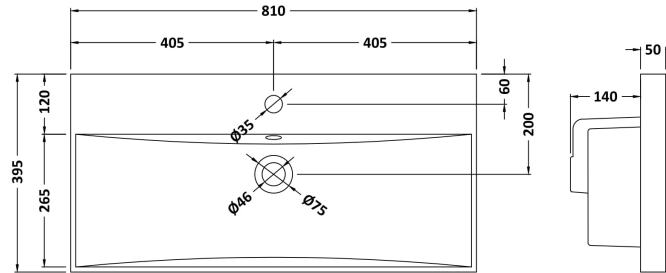

### Product Dimensions

Height (mm):	539
Width (mm):	800
Depth (mm):	383
Nett Weight (kg):	33.5

### Packaging Dimensions

Height (mm):	560
Width (mm):	820
Depth (mm):	405
Gross Weight (kg):	34

### Outer Box Dimensions (If Applicable)

Height (mm):	
Width (mm):	
Depth (mm):	
Gross Weight (kg):	
Barcode:	5056462660035

### Product Dimensions

Height (mm):	170
Width (mm):	810
Depth (mm):	395
Nett Weight (kg):	14.5