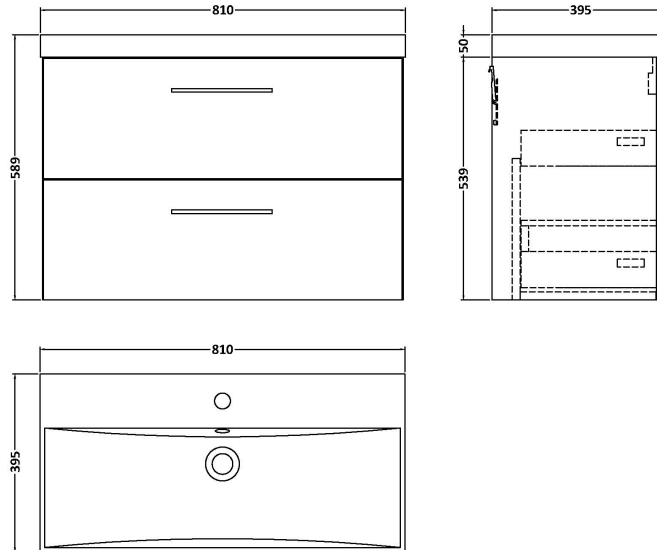

Sales Code: ARN2526D

Description: 800 Wh 2-Drawer Vanity & Basin 3

Packaging Details

Barcode: 5056462669229