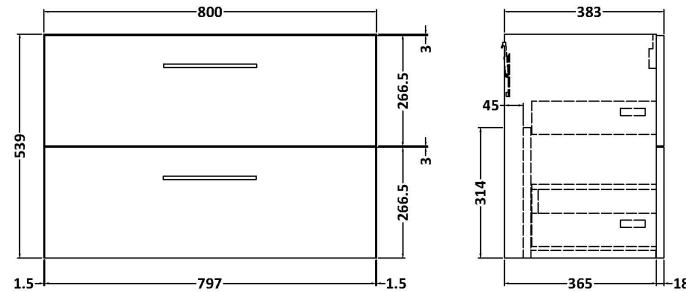

### Product Dimensions

Height (mm):	539
Width (mm):	800
Depth (mm):	383
Nett Weight (kg):	33.5

### Packaging Dimensions

Height (mm):	560
Width (mm):	820
Depth (mm):	405
Gross Weight (kg):	34

### Product Dimensions

Height (mm):	170
Width (mm):	810
Depth (mm):	395
Nett Weight (kg):	14.5

### Packaging Dimensions

Height (mm):	190
Width (mm):	830
Depth (mm):	415
Gross Weight (kg):	15