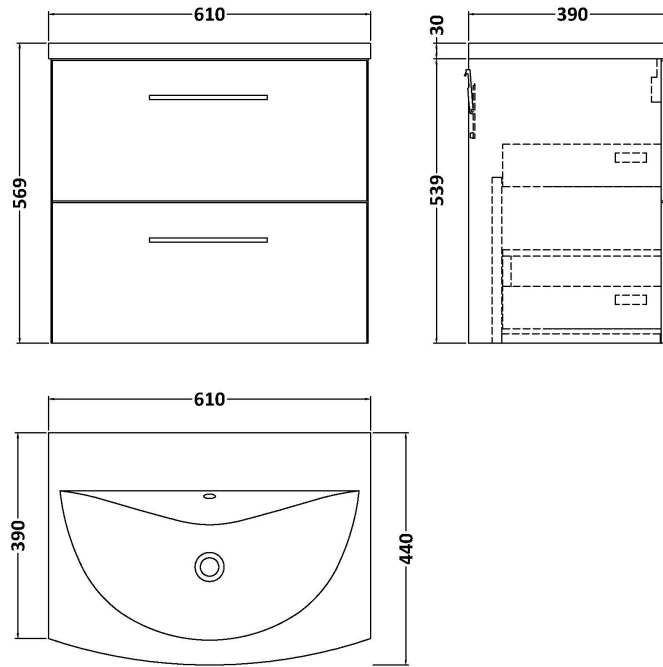

Sales Code: ARN624G

Description: 600 Wh 2-Drawer Vanity & Basin 4

Packaging Details

Barcode: 5056462680897

Sales Code: NVF624N

Description: 600 Wh 2-Drawer Unit (365 Deep)

Product Dimensions

Height (mm):	540
Width (mm):	600
Depth (mm):	383
Nett Weight (kg):	21.5

Packaging Dimensions

Height (mm):	560
Width (mm):	520
Depth (mm):	405
Gross Weight (kg):	22

Packaging Data

Box Colour:	Brown Cardboard Box
Box Qty:	1
Label Size:	100 x 50
Label Colour:	White Label
Label Qty:	2

Sales Code: NVM043

Description: 600 Curved Basin 1Th

Product Dimensions

Height (mm):	160
Width (mm):	610
Depth (mm):	440
Nett Weight (kg):	11

Packaging Dimensions

Height (mm):	190
Width (mm):	630
Depth (mm):	415
Gross Weight (kg):	11.5

Packaging Data

Box Colour:	Brown Cardboard Box - Printed
Box Qty:	1
Label Size:	100 x 50
Label Colour:	White Label
Label Qty:	2

Outer Box Dimensions (If Applicable)

Height (mm):	
Width (mm):	
Depth (mm):	
Gross Weight (kg):	
Barcode:	5056462620961