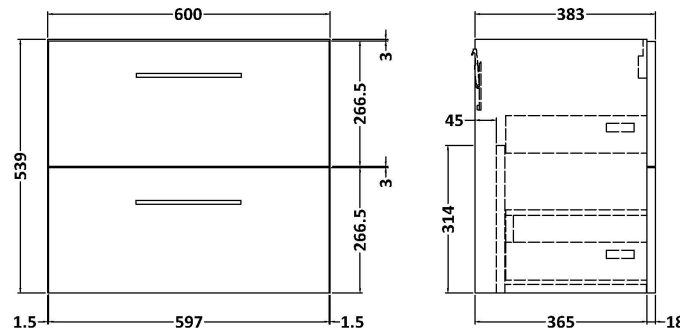

Sales Code: ARN124G

Description: 600 Wh 2-Drawer Vanity & Basin 4

Packaging Details

Barcode: 5056462680859

Sales Code: NVF124

Description: 600 Wh 2-Drawer Unit (365 Deep)

Product Dimensions

Height (mm):	539
Width (mm):	600
Depth (mm):	383
Nett Weight (kg):	21.5

Packaging Dimensions

Height (mm):	560
Width (mm):	620
Depth (mm):	405
Gross Weight (kg):	22

Packaging Data

Box Colour:	Brown Cardboard Box - Printed
Box Qty:	0
Label Size:	0 x 0
Label Colour:	Not Applicable
Label Qty:	0

Outer Box Dimensions (If Applicable)

Height (mm):	
Width (mm):	
Depth (mm):	
Gross Weight (kg):	
Barcode:	5056462614410

Product Details

Country of Origin:	China
Fitting Instruction:	No
CE & UKCA:	N/A
FSC Certified Materials:	Yes
Colour:	Gloss White
Construction Method:	Cam & Wood Dowel
Construction Type:	Rigid
Cabinet Finish:	MFC Painted Gloss
Fascia Finish:	Mdf Painted Gloss
Cabinet Thickness (mm):	16
Fascia Thickness (mm):	18
Drawer Included:	Yes
Drawer Type:	80mm High Metal S/C Inc Galler
No of Shelves:	0
Hinge Type:	Not Applicable
Hinge Included:	Not Applicable
Adjustable Legs:	No, Not Required
Fixings Included:	Yes
Handle Style:	Contemporary
Waste Shroud:	Yes
Handle Included:	Yes, Supplied
Handle Type:	D-Shape

Sales Code: NVM043

Description: 600 Curved Basin 1Th

Product Dimensions

Height (mm):	160
Width (mm):	610
Depth (mm):	440
Nett Weight (kg):	11

Packaging Dimensions

Height (mm):	190
Width (mm):	630
Depth (mm):	415
Gross Weight (kg):	11.5