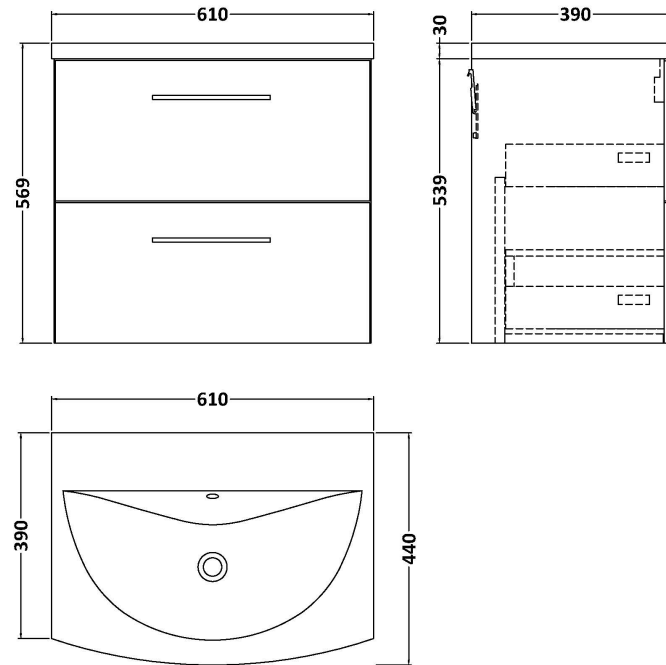

Sales Code: ARN124G

Description: 600 Wh 2-Drawer Vanity & Basin 4

Packaging Details

Barcode: 5056462680859

Sales Code: NVF124

Description: 600 Wh 2-Drawer Unit (365 Deep)

Product Dimensions

Height (mm):	539
Width (mm):	600
Depth (mm):	383
Nett Weight (kg):	21.5

Packaging Dimensions

Height (mm):	560
Width (mm):	620
Depth (mm):	405
Gross Weight (kg):	22

Packaging Data

Box Colour:	Brown Cardboard Box - Printed
Box Qty:	0
Label Size:	0 x 0
Label Colour:	Not Applicable
Label Qty:	0

Outer Box Dimensions (If Applicable)

Height (mm):	
Width (mm):	
Depth (mm):	
Gross Weight (kg):	
Barcode:	5056462614410

Product Details

Country of Origin:	China
Fitting Instruction:	No
CE & UKCA:	N/A
FSC Certified Materials:	Yes
Colour:	Gloss White
Construction Method:	Cam & Wood Dowel
Construction Type:	Rigid
Cabinet Finish:	MFC Painted Gloss
Fascia Finish:	Mdf Painted Gloss
Cabinet Thickness (mm):	16
Fascia Thickness (mm):	18
Drawer Included:	Yes
Drawer Type:	80mm High Metal S/C Inc Galler
No of Shelves:	0
Hinge Type:	Not Applicable
Hinge Included:	Not Applicable
Adjustable Legs:	No, Not Required
Fixings Included:	Yes
Handle Style:	Contemporary
Waste Shroud:	Yes
Handle Included:	Yes, Supplied
Handle Type:	D-Shape

Sales Code: NVM043

Description: 600 Curved Basin 1Th

Product Dimensions

Height (mm):	160
Width (mm):	610
Depth (mm):	440
Nett Weight (kg):	11

Packaging Dimensions

Height (mm):	190
Width (mm):	630
Depth (mm):	415
Gross Weight (kg):	11.5