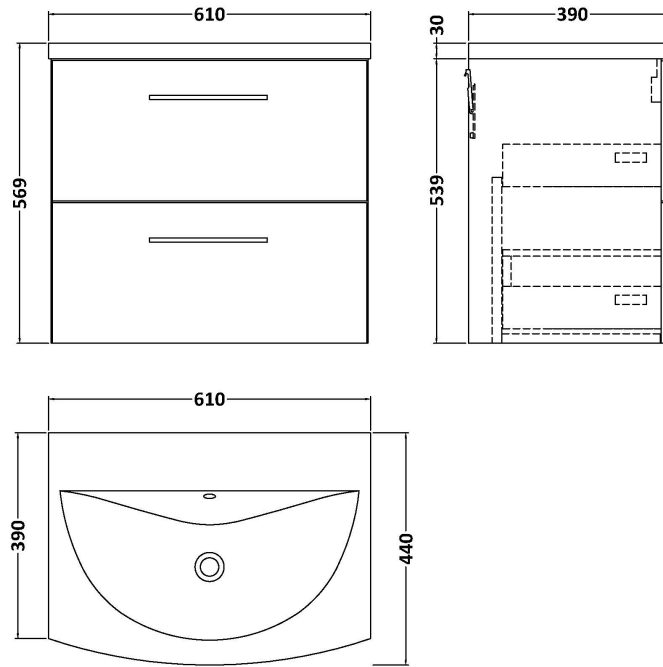

Sales Code: ARN824G

Description: 600 Wh 2-Drawer Vanity & Basin 4

Packaging Details

Barcode: 5056462680873

Sales Code: NVF824

Description: 600 Wh 2-Drawer Unit (365 Deep)

Product Dimensions

Height (mm):	540
Width (mm):	600
Depth (mm):	383
Nett Weight (kg):	21.5

Packaging Dimensions

Height (mm):	560
Width (mm):	620
Depth (mm):	405
Gross Weight (kg):	22

Packaging Data

Box Colour:	Brown Cardboard Box - Printed	
Box Qty:	0	
Label Size:	0 x 0	
Label Colour:	White Label	
Label Qty:	2	

Sales Code: NVM043

Description: 600 Curved Basin 1Th

Product Dimensions

Height (mm):	160
Width (mm):	610
Depth (mm):	440
Nett Weight (kg):	11

Packaging Dimensions

Height (mm):	190
Width (mm):	630
Depth (mm):	415
Gross Weight (kg):	11.5

Packaging Data

Box Colour:	Brown Cardboard Box - Printed
Box Qty:	1
Label Size:	100 x 50
Label Colour:	White Label
Label Qty:	2

Outer Box Dimensions (If Applicable)

Height (mm):	
Width (mm):	
Depth (mm):	
Gross Weight (kg):	
Barcode:	5056462620961