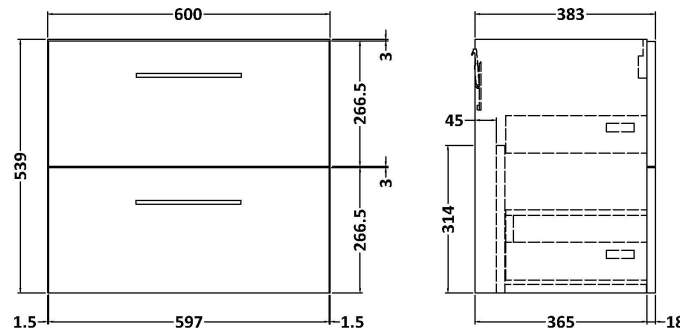

Sales Code: ARN824G

Description: 600 Wh 2-Drawer Vanity & Basin 4

Packaging Details

Barcode: 5056462680873

Sales Code: NVF824

Description: 600 Wh 2-Drawer Unit (365 Deep)

Product Dimensions

Height (mm):	540
Width (mm):	600
Depth (mm):	383
Nett Weight (kg):	21.5

Packaging Dimensions

Height (mm):	560
Width (mm):	620
Depth (mm):	405
Gross Weight (kg):	22

Packaging Data

Box Colour:	Brown Cardboard Box - Printed	
Box Qty:	0	
Label Size:	0 x 0	
Label Colour:	White Label	
Label Qty:	2	

Sales Code: NVM043

Description: 600 Curved Basin 1Th

Product Dimensions

Height (mm):	160
Width (mm):	610
Depth (mm):	440
Nett Weight (kg):	11

Packaging Dimensions

Height (mm):	190
Width (mm):	630
Depth (mm):	415
Gross Weight (kg):	11.5

Packaging Data

Box Colour:	Brown Cardboard Box - Printed
Box Qty:	1
Label Size:	100 x 50
Label Colour:	White Label
Label Qty:	2

Outer Box Dimensions (If Applicable)

Height (mm):	
Width (mm):	
Depth (mm):	
Gross Weight (kg):	
Barcode:	5056462620961