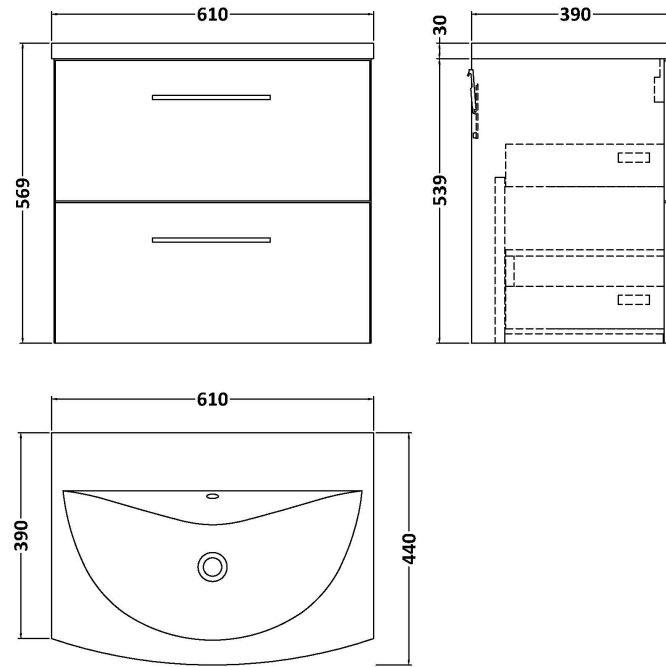

Sales Code: ARN2524G

Description: 600 Wh 2-Drawer Vanity & Basin 4

Packaging Details

Barcode: 5056462680880

Sales Code: NVF2524

Description: 600 Wh 2-Drawer Unit (365 Deep)

Product Dimensions

Height (mm):	539
Width (mm):	600
Depth (mm):	383
Nett Weight (kg):	21.5

Packaging Dimensions

Height (mm):	560
Width (mm):	520
Depth (mm):	405
Gross Weight (kg):	22

Packaging Data

Box Colour:	Brown Cardboard Box
Box Qty:	1
Label Size:	100 x 50
Label Colour:	White Label
Label Qty:	2

Sales Code: NVM043

Description: 600 Curved Basin 1Th

Product Dimensions

Height (mm):	160
Width (mm):	610
Depth (mm):	440
Nett Weight (kg):	11

Packaging Dimensions

Height (mm):	190
Width (mm):	630
Depth (mm):	415
Gross Weight (kg):	11.5

Packaging Data

Box Colour:	Brown Cardboard Box - Printed
Box Qty:	1
Label Size:	100 x 50
Label Colour:	White Label
Label Qty:	2

Outer Box Dimensions (If Applicable)

Height (mm):	
Width (mm):	
Depth (mm):	
Gross Weight (kg):	
Barcode:	5056462620961