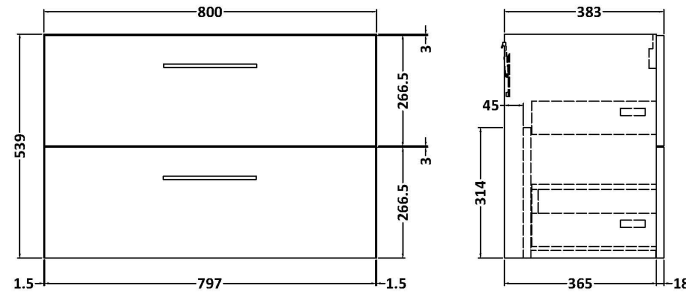

### Product Dimensions

Height (mm):	539
Width (mm):	800
Depth (mm):	383
Nett Weight (kg):	33.5

### Packaging Dimensions

Height (mm):	560
Width (mm):	820
Depth (mm):	405
Gross Weight (kg):	34

### Product Dimensions

Height (mm):	160
Width (mm):	810
Depth (mm):	440
Nett Weight (kg):	15

### Packaging Dimensions

Height (mm):	190
Width (mm):	830
Depth (mm):	415
Gross Weight (kg):	15.5