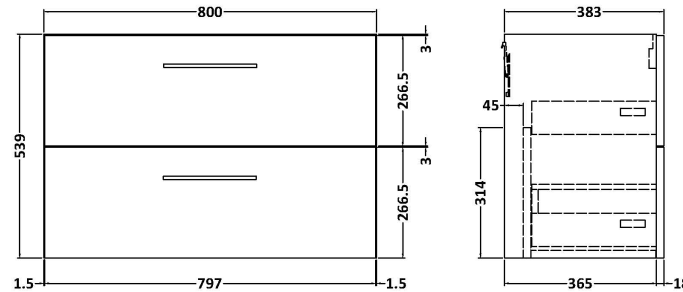

### Product Dimensions

Height (mm):	540
Width (mm):	800
Depth (mm):	383
Nett Weight (kg):	33.5

### Packaging Dimensions

Height (mm):	560
Width (mm):	820
Depth (mm):	405
Gross Weight (kg):	34

### Product Dimensions

Height (mm):	160
Width (mm):	810
Depth (mm):	440
Nett Weight (kg):	15

### Packaging Dimensions

Height (mm):	190
Width (mm):	830
Depth (mm):	415
Gross Weight (kg):	15.5