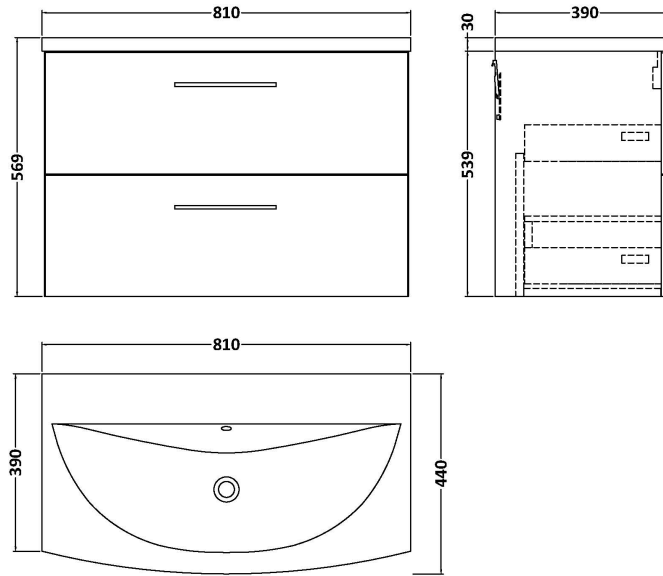

Sales Code: ARN626G

Description: 800 Wh 2-Drawer Vanity & Basin 4

Packaging Details

Barcode: 5056462681030