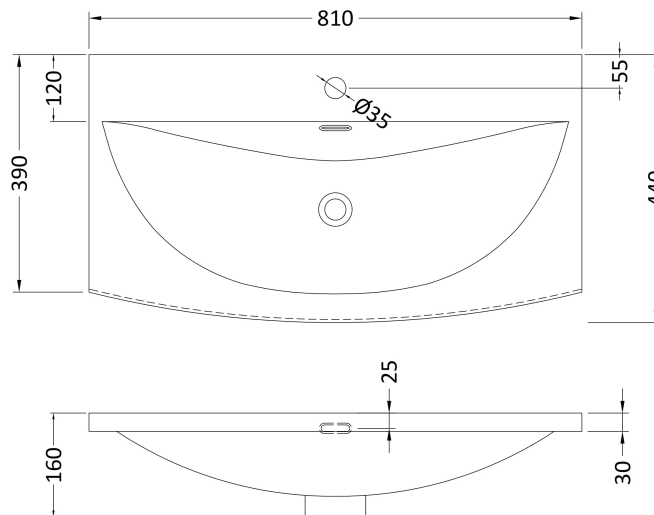

### Product Dimensions

Height (mm):	540
Width (mm):	800
Depth (mm):	383
Nett Weight (kg):	33.5

### Packaging Dimensions

Height (mm):	560
Width (mm):	820
Depth (mm):	405
Gross Weight (kg):	34

### Outer Box Dimensions (If Applicable)

Height (mm):	
Width (mm):	
Depth (mm):	
Gross Weight (kg):	
Barcode:	5056462660301

### Product Dimensions

Height (mm):	160
Width (mm):	810
Depth (mm):	440
Nett Weight (kg):	15