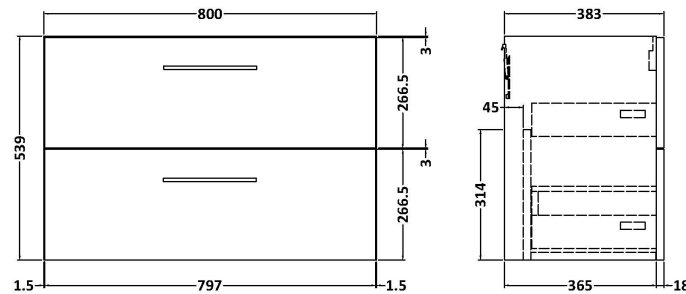

### Packaging Details

Barcode: 5056462680996

**Sales Code:** NVF126

**Description:** 800 Wh 2-Drawer Unit (365 Deep)

**Product Dimensions**

Height (mm):	539
Width (mm):	800
Depth (mm):	383
Nett Weight (kg):	33.5

**Packaging Dimensions**

Height (mm):	560
Width (mm):	820
Depth (mm):	405
Gross Weight (kg):	34

**Packaging Data**

Box Colour:	Brown Cardboard Box - Printed
Box Qty:	0
Label Size:	0 x 0
Label Colour:	Not Applicable
Label Qty:	0

### Product Dimensions

Height (mm):	160
Width (mm):	810
Depth (mm):	440
Nett Weight (kg):	15

### Packaging Dimensions

Height (mm):	190
Width (mm):	830
Depth (mm):	415
Gross Weight (kg):	15.5