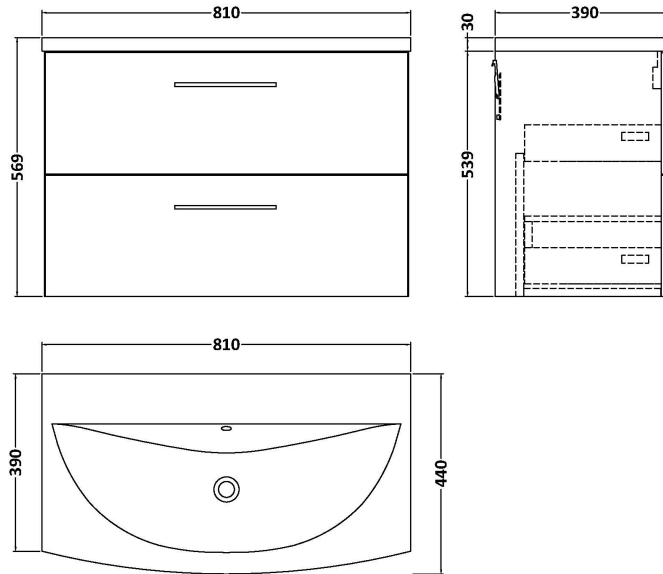

### Packaging Details

Barcode: 5056462680996

**Sales Code:** NVF126

**Description:** 800 Wh 2-Drawer Unit (365 Deep)

**Product Dimensions**

Height (mm):	539
Width (mm):	800
Depth (mm):	383
Nett Weight (kg):	33.5

**Packaging Dimensions**

Height (mm):	560
Width (mm):	820
Depth (mm):	405
Gross Weight (kg):	34

**Packaging Data**

Box Colour:	Brown Cardboard Box - Printed
Box Qty:	0
Label Size:	0 x 0
Label Colour:	Not Applicable
Label Qty:	0

### Product Dimensions

Height (mm):	160
Width (mm):	810
Depth (mm):	440
Nett Weight (kg):	15

### Packaging Dimensions

Height (mm):	190
Width (mm):	830
Depth (mm):	415
Gross Weight (kg):	15.5