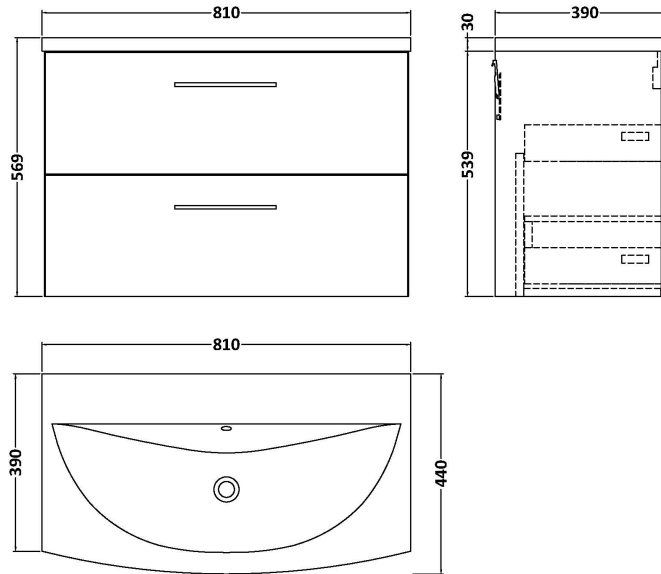

Sales Code: ARN826G

Description: 800 Wh 2-Drawer Vanity & Basin 4

Packaging Details

Barcode: 5056462681016

Sales Code: NVF826

Description: 800 Wh 2-Drawer Unit (365 Deep)

Product Dimensions

Height (mm):	540
Width (mm):	800
Depth (mm):	383
Nett Weight (kg):	33.5

Packaging Dimensions

Height (mm):	560
Width (mm):	820
Depth (mm):	405
Gross Weight (kg):	34

Packaging Data

Box Colour:	Brown Cardboard Box - Printed
Box Qty:	0
Label Size:	0 x 0
Label Colour:	White Label
Label Qty:	2

Sales Code: NVM045

Description: 800 Curved Basin 1Th

Product Dimensions

Height (mm):	160
Width (mm):	810
Depth (mm):	440
Nett Weight (kg):	15

Packaging Dimensions

Height (mm):	190
Width (mm):	830
Depth (mm):	415
Gross Weight (kg):	15.5

Packaging Data

Box Colour:	Brown Cardboard Box
Box Qty:	1
Label Size:	100 x 50
Label Colour:	White Label
Label Qty:	2

Outer Box Dimensions (If Applicable)

Height (mm):	
Width (mm):	
Depth (mm):	
Gross Weight (kg):	
Barcode:	5056462620978