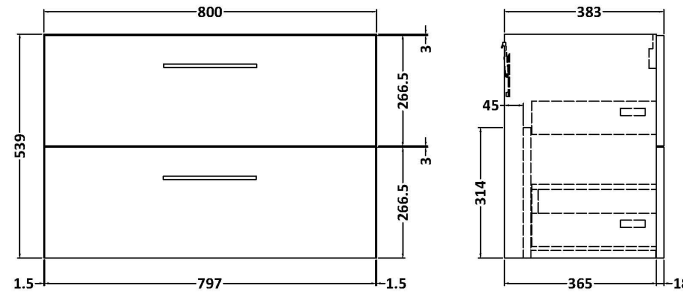

Sales Code: ARN826G

Description: 800 Wh 2-Drawer Vanity & Basin 4

Packaging Details

Barcode: 5056462681016

Sales Code: NVF826

Description: 800 Wh 2-Drawer Unit (365 Deep)

Product Dimensions

Height (mm):	540
Width (mm):	800
Depth (mm):	383
Nett Weight (kg):	33.5

Packaging Dimensions

Height (mm):	560
Width (mm):	820
Depth (mm):	405
Gross Weight (kg):	34

Packaging Data

Box Colour:	Brown Cardboard Box - Printed
Box Qty:	0
Label Size:	0 x 0
Label Colour:	White Label
Label Qty:	2

Sales Code: NVM045

Description: 800 Curved Basin 1Th

Product Dimensions

Height (mm):	160
Width (mm):	810
Depth (mm):	440
Nett Weight (kg):	15

Packaging Dimensions

Height (mm):	190
Width (mm):	830
Depth (mm):	415
Gross Weight (kg):	15.5

Packaging Data

Box Colour:	Brown Cardboard Box
Box Qty:	1
Label Size:	100 x 50
Label Colour:	White Label
Label Qty:	2

Outer Box Dimensions (If Applicable)

Height (mm):	
Width (mm):	
Depth (mm):	
Gross Weight (kg):	
Barcode:	5056462620978